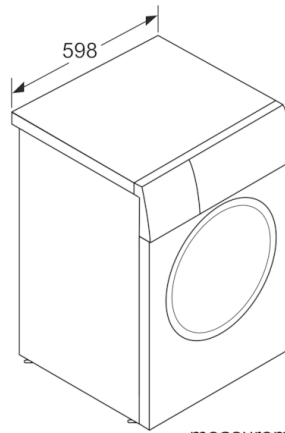

Technical Data

Built-in / Free-standing :	Free-standing
Height of removable worktop (mm) :	850
Dimensions of the product (mm) :	848 x 598 x 590
Net weight (kg) :	84.158
Connection Rating (W) :	2300
Current (A) :	10
Voltage (V) :	220-240
Frequency (Hz) :	50
Approval certificates :	Australia Standards, CE, VDE
Length electrical supply cord (cm) :	160
Washing performance class :	A
Total annual energy consumption (kWh) :	250.0
Water consumption (l) :	72
Door hinge :	Left
Wheels :	No
EAN code :	4242005220984
Capacity cotton (kg) - NEW (2010/30/EC) :	10.0
Energy consumption (kWh) :	0.69
Spin drying performance class :	A
Maximum spin speed (rpm) :	1600
Noise level washing (dB(A) re 1 pW) :	48
Noise level spinning (dB(A) re 1 pW) :	74
Installation typology :	Freestanding

Convenience

- Reload function to pause machine operation for adding forgotten laundry items
- Illuminated control dial with integrated On-/Off mode
- LED drum interior light
- Consumption Indication: Information about energy and water consumption for program selected
- Large 32 cm porthole, chrome, blackgrey with 171° door for easy loading/unloading
- Displays recommended and actual load weight

Safety

- Child-proof lock
- Advanced AquaSecure™ self-sealing hose to minimise risk of flooding

Technical Information

- Dimensions (H x W x D): 84.8 cm x 59.8 cm x 59.0 cm (63.2 cm including door handle)

**Serie | 8, washing machine, front loader, 10
kg, 1600 rpm
WAX32K41AU**

measurements in mm

measurements in mm