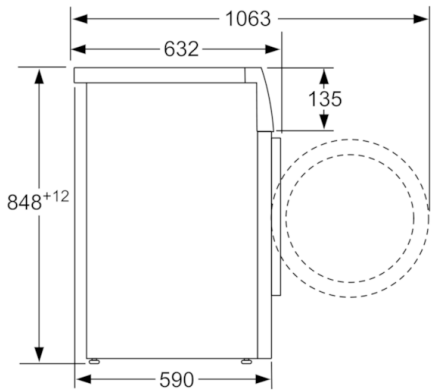

Technical Data

Built-in / Free-standing :	Free-standing
Height of removable worktop (mm) :	850
Dimensions of the product (mm) :	848 x 598 x 590
Net weight (kg) :	84.158
Connection Rating (W) :	2300
Current (A) :	10
Voltage (V) :	220-240
Frequency (Hz) :	50
Approval certificates :	Australia Standards, CE, VDE
Length electrical supply cord (cm) :	160
Washing performance class :	A
Total annual energy consumption (kWh) :	250.0
Water consumption (l) :	72
Door hinge :	Left
Wheels :	No
EAN code :	4242005220984
Capacity cotton (kg) - NEW (2010/30/EC) :	10.0
Energy consumption (kWh) :	0.69
Spin drying performance class :	A
Maximum spin speed (rpm) :	1600
Noise level washing (dB(A) re 1 pW) :	48
Noise level spinning (dB(A) re 1 pW) :	74
Installation typology :	Freestanding

Convenience

- Reload function to pause machine operation for adding forgotten laundry items
- Illuminated control dial with integrated On-/Off mode
- LED drum interior light
- Consumption Indication: Information about energy and water consumption for program selected
- Large 32 cm porthole, chrome, blackgrey with 171° door for easy loading/unloading
- Displays recommended and actual load weight

Safety

- Child-proof lock
- Advanced AquaSecure™ self-sealing hose to minimise risk of flooding

Technical Information

- Dimensions (H x W x D): 84.8 cm x 59.8 cm x 59.0 cm (63.2 cm including door handle)

**Serie | 8, washing machine, front loader, 10
kg, 1600 rpm
WAX32K41AU**

measurements in mm

measurements in mm