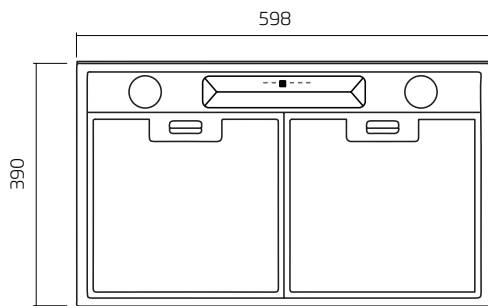

SILENT UNDERMOUNT RANGEHOOD 60cm UM1390-6S, 90cm UM1390-9S, 120cm UM1390-12S

DESCRIPTION

- stainless steel finish
- silent Isodrive® motor system
- soft touch controls, digital display
- 5 x speed levels
- 15 minute delay timer with auto shut-off
- 2 x LED lights
- stainless steel, dishwasher safe filters
- 3 Year Warranty on Canopy

TECHNICAL DATA

UM-1390-6S

- dimensions: (W x D)
  598 x 390 mm
- 2 x filters

UM-1390-9S

- dimensions: (W x D)
  898 x 390mm
- 3 x filters

UM-1390-12S*

- dimensions: (W x D)
  1198 x 390 mm
- 4 x filters

MOTOR OPTIONS

- **ST 900** - single external motor
  - 900 m³/h airflow
  - 200mm flexi ducting (6m)
  - install roof/wall
- **SP 1600** - single external motor
  - 1600 m³/h airflow
  - 200mm flexi ducting (6m)
  - install roof/wall

*Note: The UM1390-12S uses the SP 1600 only.

UM1390-6S // 90CM
AIR OUTLET Ø200