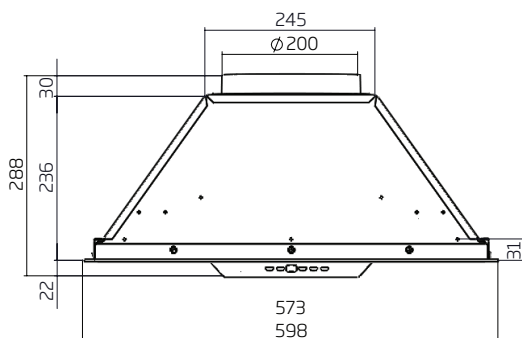

SILENT UNDERMOUNT RANGEHOOD 60cm UM1390-6S, 90cm UM1390-9S, 120cm UM1390-12S

DESCRIPTION

- stainless steel finish
- silent Isodrive® motor system
- soft touch controls, digital display
- 5 x speed levels
- 15 minute delay timer with auto shut-off
- 2 x LED lights
- stainless steel, dishwasher safe filters
- 3 Year Warranty on Canopy

TECHNICAL DATA

UM-1390-6S

- dimensions: (W x D)
  598 x 390 mm
- 2 x filters

UM-1390-9S

- dimensions: (W x D)
  898 x 390mm
- 3 x filters

UM-1390-12S*

- dimensions: (W x D)
  1198 x 390 mm
- 4 x filters

MOTOR OPTIONS

- **ST 900** - single external motor
  - 900 m³/h airflow
  - 200mm flexi ducting (6m)
  - install roof/wall
- **SP 1600** - single external motor
  - 1600 m³/h airflow
  - 200mm flexi ducting (6m)
  - install roof/wall

*Note: The UM1390-12S uses the SP 1600 only.

UM1390-6S // 90CM
AIR OUTLET Ø200