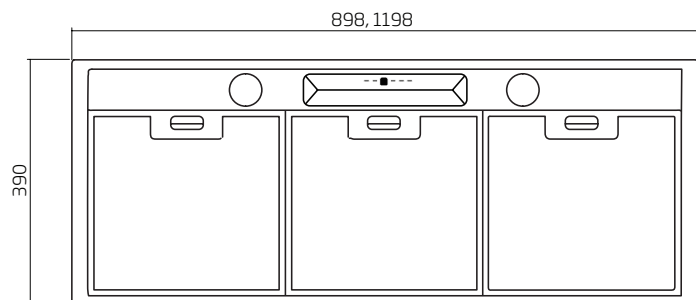

UM1390-9S, UM1390-12S // 90CM & 120CM
AIR OUTLET Ø200

*Note: The UM1390-12S has 4 filters