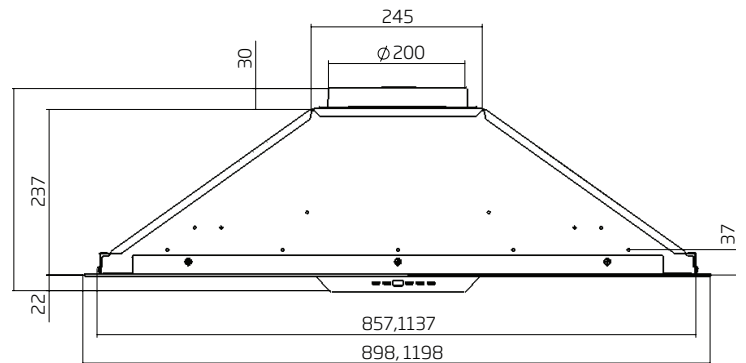

UM1390-9S, UM1390-12S // 90CM & 120CM
AIR OUTLET Ø200

*Note: The UM1390-12S has 4 filters