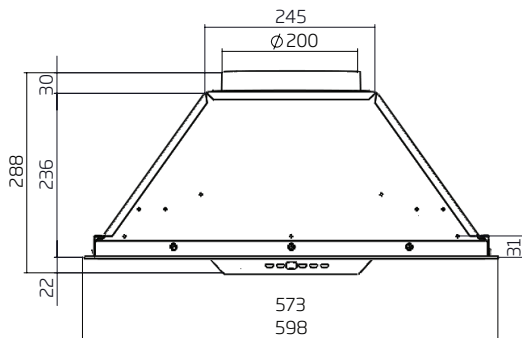

TECHNICAL DATA

UM-1390-6S

- dimensions: (W x D)
598 x 390 mm
- 2 x filters

UM-1390-9S

- dimensions: (W x D)
898 x 390mm
- 3 x filters

UM-1390-12S

- dimensions: (W x D)
1198 x 390 mm
- 3 x filters

MOTOR OPTIONS

- **ST 900** - single external motor
- 900 m³/h airflow
- 200mm flexi ducting (6m)
- install roof/wall
- **SP 1600** - single external motor
- 1600 m³/h airflow
- 200mm flexi ducting (6m)
- install roof/wall
- **SP 1350** - single external motor
- 1350 m³/h airflow
- 200mm flexi ducting (6m)
- install in-wall

***Note:** The UM1390-12S uses the SP 1600 and SEL 1350 only.

UM1390-6S // 90CM
AIR OUTLET Ø200

UM1390-9S, UM1390-12S // 90CM & 120CM
AIR OUTLET Ø200