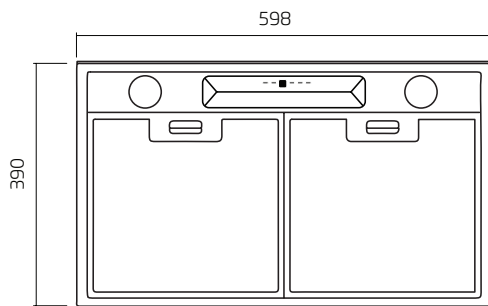

SILENT UNDERMOUNT RANGEHOOD 60cm UM1390-6S, 90cm UM1390-9S, 120cm UM1390-12S

DESCRIPTION

- stainless steel finish
- silent Isodrive® motor system
- soft touch controls, digital display
- 5 x speed levels
- 15 minute delay timer with auto shut-off
- 2 x LED lights
- stainless steel, dishwasher safe filters
- 3 Year Warranty on Canopy

TECHNICAL DATA

UM-1390-6S

- dimensions: (W x D)
  598 x 390 mm
- 2 x filters

UM-1390-9S

- dimensions: (W x D)
  898 x 390mm
- 3 x filters

UM-1390-12S

- dimensions: (W x D)
  1198 x 390 mm
- 3 x filters

MOTOR OPTIONS

- **ST 900** - single external motor
  - 900 m³/h airflow
  - 200mm flexi ducting (6m)
  - install roof/wall
- **SP 1600** - single external motor
  - 1600 m³/h airflow
  - 200mm flexi ducting (6m)
  - install roof/wall
- **SP 1350** - single external motor
  - 1350 m³/h airflow
  - 200mm flexi ducting (6m)
  - install in-wall

*Note: The UM1390-12S uses the SP 1600 and SEL 1350 only.

UM1390-6S // 90CM
AIR OUTLET Ø200