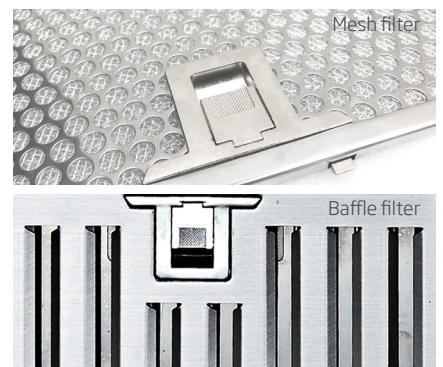

**SILENT UNDERMOUNT RANGEHOOD** 60cm UM1170-6S, 90cm UM1170-9S

- **innovative design** - this stainless steel undermount rangehood integrates seamlessly with kitchen cabinetry.
- **powerful silent extraction** - the German engineered Isodrive® motor delivers effective, efficient extraction of steam, smoke, and 100% odour removal - leaving your kitchen air fresher.
- **convenient features** - soft-touch controls with 5 speed levels and a 15 minute auto shut-off timer, so you can leave the kitchen and the rangehood will switch off after clearing the air.
- **high quality mesh filters (baffle filters optional)** - durable steel clip, dishwasher safe, lifetime warranty

**SILENT UNDERMOUNT RANGEHOOD** 60cm UM1170-6S, 90cm UM1170-9S

**DESCRIPTION**

- stainless steel finish
- silent Isodrive® motor system
- electronic controls
- 5 x speed levels
- 15 minute delay timer with auto shut off
- 2 x LED lights
- stainless steel, dishwasher safe filters
- 3 Year Warranty on Canopy

**TECHNICAL DATA**

**UM-1170-6S**

- dimensions: (W x D)  
598 x 295 mm
- 2 x filters (baffle filter optional)

**UM-1170-9S**

- dimensions: (W x D)  
898 x 295 mm
- 3 x filters (baffle filter optional)

**MOTOR OPTIONS**