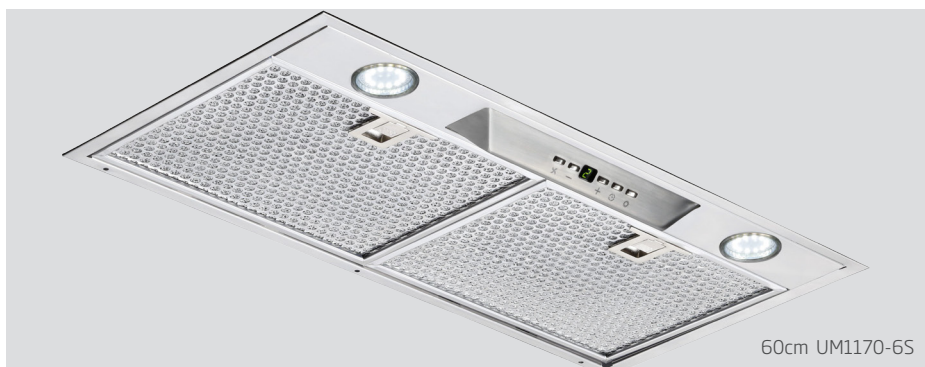

**SILENT UNDERMOUNT RANGEHOOD** 60cm UM1170-6S, 90cm UM1170-9S

- **innovative design** - this stainless steel undermount rangehood integrates seamlessly with kitchen cabinetry.
- **powerful silent extraction** - the German engineered Isodrive® motor delivers effective, efficient extraction of steam, smoke, and 100% odour removal - leaving your kitchen air fresher.
- **convenient features** - soft-touch controls with 5 speed levels and a 15 minute auto shut-off timer, so you can leave the kitchen and the rangehood will switch off after clearing the air.
- **high quality mesh filters (baffle filters optional)** - durable steel clip, dishwasher safe, lifetime warranty

**SILENT UNDERMOUNT RANGEHOOD** 60cm UM1170-6S, 90cm UM1170-9S

**DESCRIPTION**

- stainless steel finish
- silent Isodrive® motor system
- electronic controls
- 5 x speed levels
- 15 minute delay timer with auto shut off
- 2 x LED lights
- stainless steel, dishwasher safe filters
- 3 Year Warranty on Canopy

**TECHNICAL DATA**

**UM-1170-6S**

- dimensions: (W x D)  
598 x 295 mm
- 2 x filters (baffle filter optional)

**UM-1170-9S**

- dimensions: (W x D)  
898 x 295 mm
- 3 x filters (baffle filter optional)

**MOTOR OPTIONS**