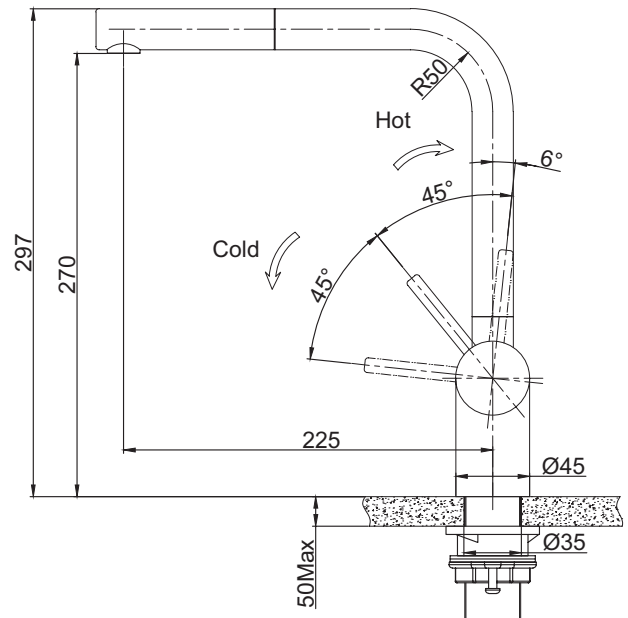

TA9701GM ATLAS NEO

PRODUCT INFORMATION

Style	Pull-Out Vegie Spray
Tap Swivel Spout (degrees)	180°
Cut-Out Size	Ø 35mm
WELS	5 star / 6 Lpm Reg No: T37017
Min. (PSI)	7.25
Max. (PSI)	72.5
Min. (kPa)	50kPa
Max. (kPa)	500kPa
Finish	Gun Metal
Warranty	5 years parts and labour 15 years cartridge only *T&C's apply

PLEASE NOTE: Large and heavy taps should ideally be mounted directly through the solid benchtop or fully supported from underneath. For all other swivel taps, we recommend the use of the Franke Tap Support Arm to provide additional support. Please ensure all Franke tapware is installed at a pressure of no greater than 500 kPa in accordance with AS/NZS3500 and insist that your plumber flushes all of the water supply lines before installing tapware. Failure to do so may void warranty.