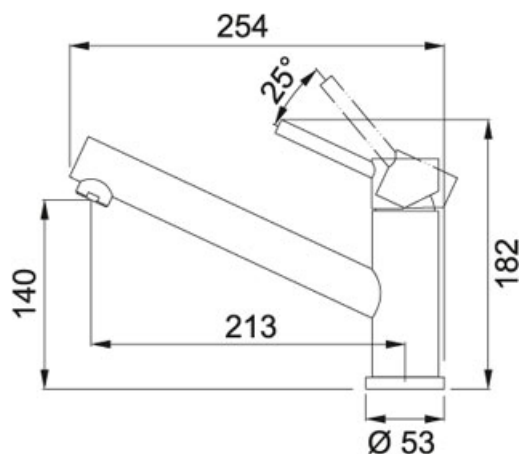

Swivel Spout Stainless Steel | 115.0381.035

FAMILY : Taps | MODEL : Swivel Spout | FINISH : Stainless Steel | SERIE : Taros

TECHNICAL DATA

Version	Swivel Spout
Tap Pressure	High Pressure
Tap Operation	Top Lever
Height Overall	182.00 mm
Height to End of Spout	140.00 mm
Spout reach	213.00 mm
Type	CERAMIC-CARTRIDGE-Ø-35-MM
WELS	4 star / 7.5Lpm
Note	WELS registration code: T31132