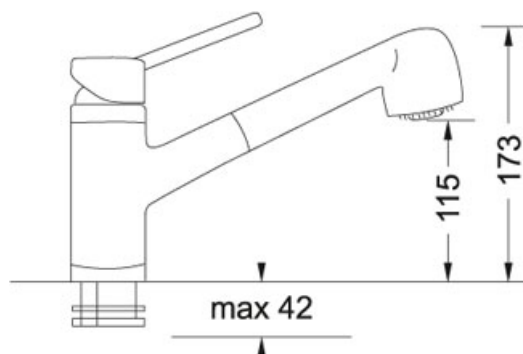

Azimut Pull Out Spray Chrome | 115.0054.956

FAMILY : Taps | SERIE : Azimut | MODEL : Pull Out Spray | FINISH : Chrome | INSTALLATION TYPE : Worktop

TECHNICAL DATA

Version	Pull Out Spray
Type	Ceramic Cartridge
WELS	4 star / 7.5Lpm
Diameter	Ø 35 mm