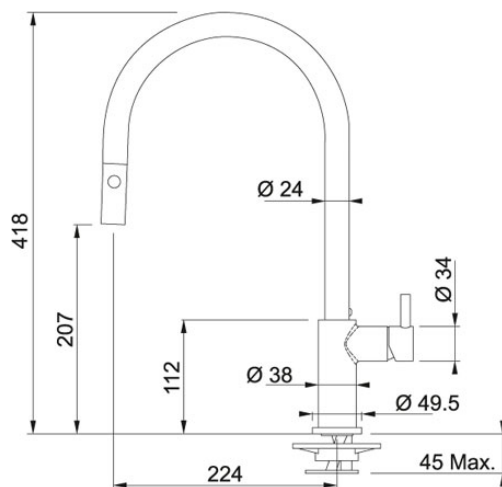

Verona Pull Out Nozzle Chrome | 115.0274.155

FAMILY : Taps | SERIE : Verona | MODEL : Pull Out Nozzle | FINISH : Chrome | INSTALLATION TYPE : Worktop

TECHNICAL DATA

Version	Pull out nozzle
Type	Ceramic Cartridge
WELS	5 star / 6Lpm
Diameter	$\varnothing 35$ mm
Tap Pressure	MIN-7.25-PSI/-50-KPA
Note	WELS registration code: T31834