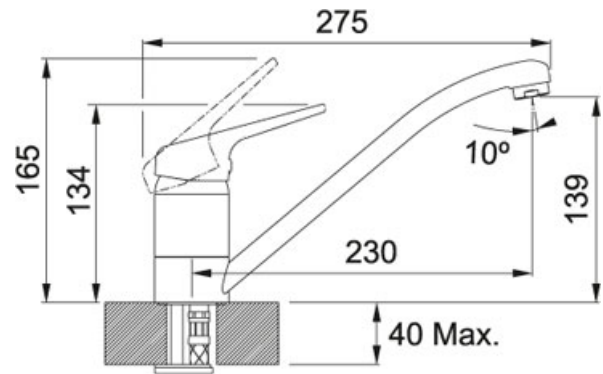

Swivel Spout Chrome | 115.0536.686

FAMILY : Taps | SERIE : Swing | MODEL : Swivel Spout | FINISH : Chrome

TECHNICAL DATA

Version	Swivel Spout
Diameter	Ø 35 mm
Height Overall	165.00 mm
Tap Operation	Top Lever
Tap Pressure	High Pressure
Height to End of Spout	139.00 mm
Flow Rate	7.5 l/min
Spout reach	230.00 mm
WELS	4 star / 7.5Lpm
Note	WELS registration code: T31550