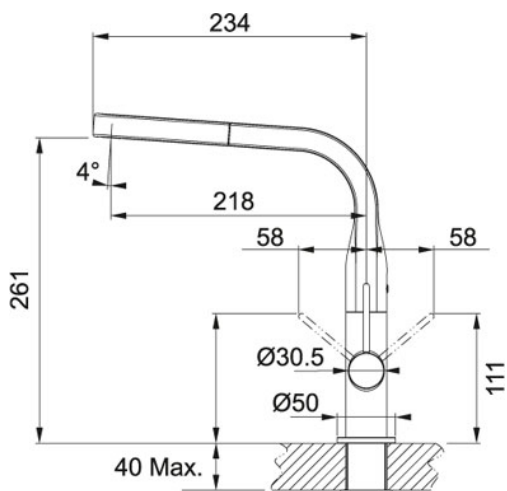

Sinos Pull Out Nozzle | 115.0362.097

FAMILY : Taps | SERIE : Sinos | MODEL : Pull Out Nozzle | FINISH : Matte Black

TECHNICAL DATA

Version	Pull out nozzle
Diameter	Ø 35 mm
Tap Operation	Side Lever
Spout reach	234.00 mm
Tap Pressure	High Pressure
Height to End of Spout	261.00 mm
WELS	4 star / 7.5Lpm
Note	WELS registration code: T31532