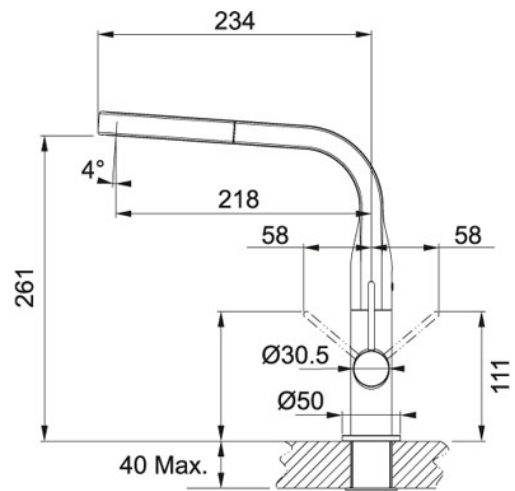

Sinos Pull Out Nozzle Chrome | 115.0279.753

FAMILY : Taps | SERIE : Sinos | MODEL : Pull Out Nozzle | FINISH : Chrome | INSTALLATION TYPE : Worktop

TECHNICAL DATA

Version	Pull out nozzle
Type	Ceramic cartridge Ø 25 mm
Diameter	Ø 35 mm
Height Overall	281.00 mm
Spout reach	218.00 mm
Tap Operation	Side Lever
Height to End of Spout	261.00 mm
Tap Pressure	MIN-7.25-PSI/-50-KPA
WELS	4 star / 7.5Lpm
Note	WELS registration code: T31533