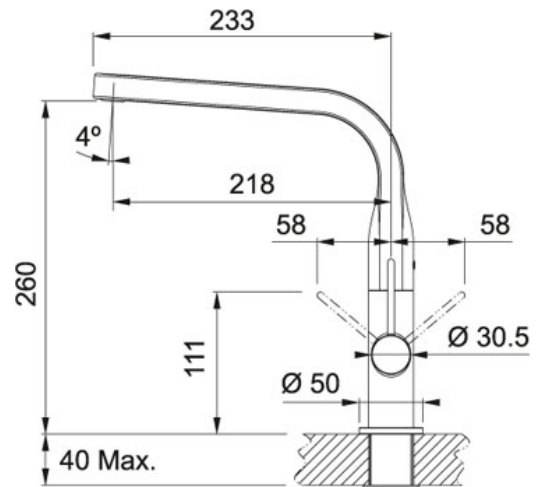

Sinos Swivel Spout | 115.0362.095

FAMILY : Taps | SERIE : Sinos | MODEL : Swivel Spout | FINISH : Matte Black

TECHNICAL DATA

Version	Swivel Spout
Diameter	Ø 35 mm
Tap Operation	Side Lever
Tap Pressure	High Pressure
WELS	4 star / 7.5Lpm
Note	WELS registration code: T31534