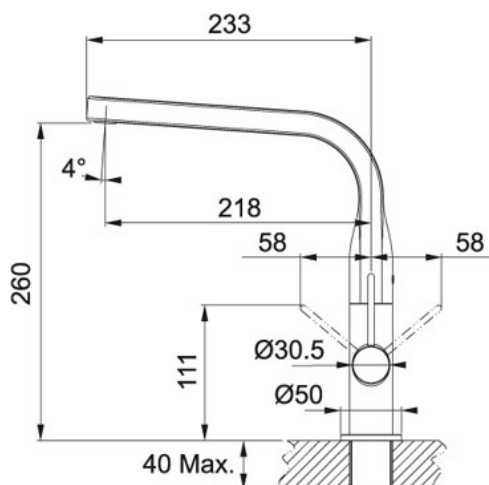

Sinos Swivel Spout Chrome | 115.0279.752

FAMILY : Taps | SERIE : Sinos | MODEL : Swivel Spout | FINISH : Chrome | INSTALLATION TYPE : Worktop

TECHNICAL DATA

Version	Swivel Spout
Type	Ceramic cartridge Ø 25 mm
Diameter	Ø 35 mm
Height Overall	276.00 mm
Spout reach	218.00 mm
Tap Operation	Side Lever
Height to End of Spout	260.00 mm
Tap Pressure	MIN-7.25-PSI/-50-KPA
WELS	4 star / 7.5Lpm
Note	WELS registration code: T31535