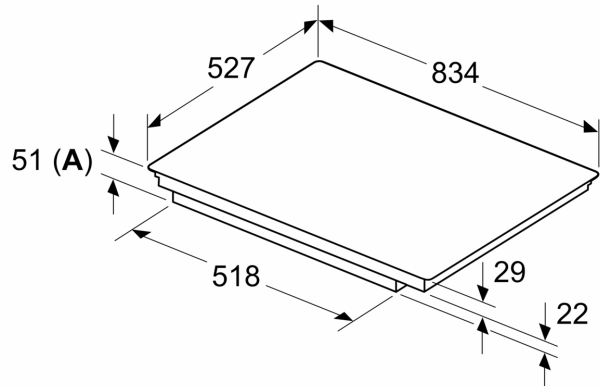

A: Min. distance from the hob cut-out to the wall

B: The clearance between the surface of the worktop and the top of the front of the oven must be 30 mm

See space requirements for the oven

The worktop into which the hob is installed must withstand loads of approx. 60 kg; suitable substructures must be used if required

C	D	E
585-600	50	≥ 35
> 600	≥ 50	≥ 50

Measurements in mm