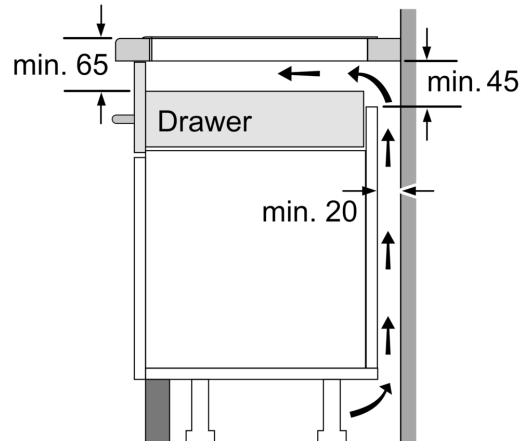

### Installation

- Dimensions of the product (HxWxD mm): 51 x 834 x 527
- Required niche size for installation (HxWxD mm) : 51 x 750 x (490 - 500)
- Min. worktop thickness: 16 mm
- Connected load: 7.4 KW

### Accessories

- adjustment strip 750 - 780 mm included

N 90, FLEX INDUCTION COOKTOP, 80 CM, FLEX  
 DESIGN  
 T68YYY4C0

Measurements in mm

A: Min. distance from the hob cut-out to the wall

B: The clearance between the surface of the worktop and the top of the front of the oven must be 30 mm

See space requirements for the oven

The worktop into which the hob is installed must withstand loads of approx. 60 kg; suitable substructures must be used if required

C	D	E
585-600	50	≥ 35
> 600	≥ 50	≥ 50

Measurements in mm

A: Recessed depth

①  
 Ventilation gap must be present

All measurements in mm

Measurements in mm