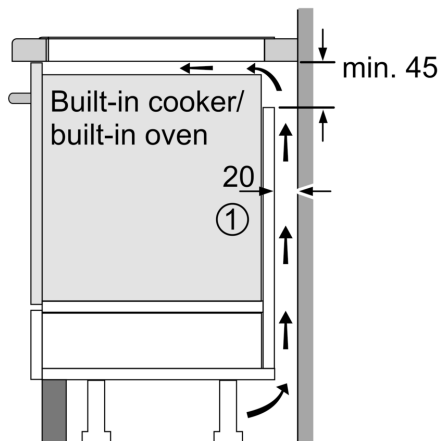

A: Recessed depth

①
Ventilation gap must be present

All measurements in mm