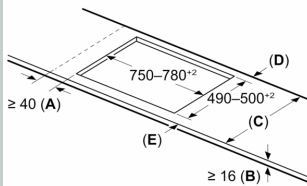

### Installation

- Dimensions of the product (HxWxD mm): 51 x 834 x 527
- Required niche size for installation (HxWxD mm) : 51 x 750 x (490 - 500)
- Min. worktop thickness: 16 mm
- Connected load: 7.4 KW

### Accessories

- adjustment strip 750 - 780 mm included

N 90, FLEX INDUCTION COOKTOP, 80 CM, FLEX  
 DESIGN  
 T68YYY4C0

Measurements in mm

A: Min. distance from the hob cut-out to the wall

B: The clearance between the surface of the worktop and the top of the front of the oven must be 30 mm