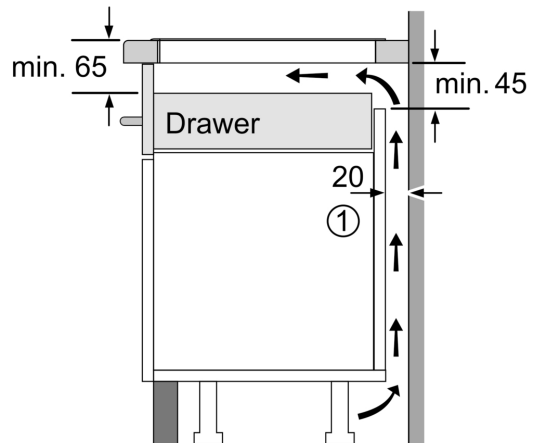

#### Installation

- Dimensions of the product (HxWxD mm): 51 x 614 x 527
- Required niche size for installation (HxWxD mm) : 51 x 560 x (490 - 500)
- Min. worktop thickness: 16 mm
- Connected load: 7.4 KW
- Power cord: 1.1 m, Cable included

N 90, FLEX INDUCTION COOKTOP, 60 CM, FLEX DESIGN  
T66YYY4C0H

Measurements in mm

A: Min. distance from the hob cut-out to the wall

B: The clearance between the surface of the worktop and the top of the front of the oven must be 30 mm

See space requirements for the oven

The worktop into which the hob is installed must withstand loads of approx. 60 kg; suitable substructures must be used if required

C	D	E
585-600	50	≥ 35
> 600	≥ 50	≥ 50

Measurements in mm

A: Recessed depth

① Ventilation gap must be present

All measurements in mm

① Ventilation gap must be present.

Measurements in mm