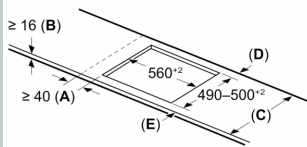

#### Installation

- Dimensions of the product (HxWxD mm): 51 x 614 x 527
- Required niche size for installation (HxWxD mm) : 51 x 560 x (490 - 500)
- Min. worktop thickness: 16 mm
- Connected load: 7.4 KW
- Power cord: 1.1 m, Cable included

N 90, FLEX INDUCTION COOKTOP, 60 CM, FLEX DESIGN  
T66YYY4C0H

Measurements in mm

A: Min. distance from the hob cut-out to the wall

B: The clearance between the surface of the worktop and the top of the front of the oven must be 30 mm