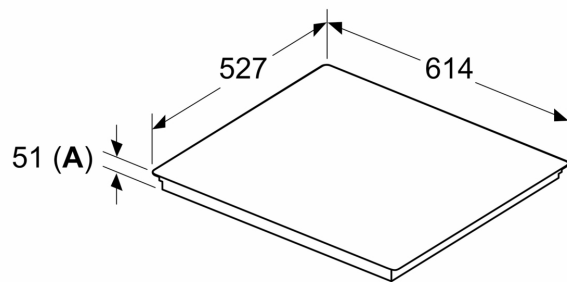

N 90, FLEX INDUCTION COOKTOP, 60 CM, FLEX DESIGN
T66YYY4C0H

Measurements in mm

A: Min. distance from the hob cut-out to the wall

B: The clearance between the surface of the worktop and the top of the front of the oven must be 30 mm

See space requirements for the oven

The worktop into which the hob is installed must withstand loads of approx. 60 kg; suitable substructures must be used if required

C	D	E
585-600	50	≥ 35
> 600	≥ 50	≥ 50

Measurements in mm

A: Recessed depth