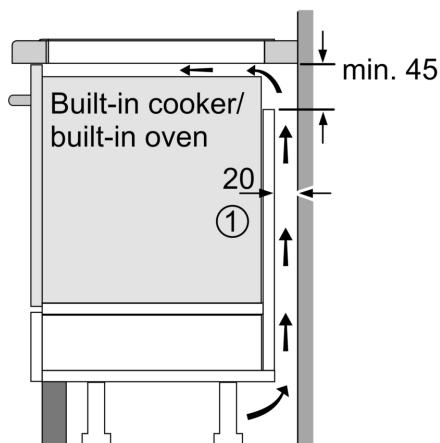

① Ventilation gap must be present

All measurements in mm