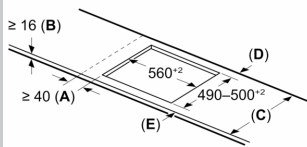

N 90, FLEX INDUCTION COOKTOP, 60 CM, FLEX DESIGN
T66YYY4C0

Measurements in mm

A: Min. distance from the hob cut-out to the wall

B: The clearance between the surface of the worktop and the top of the front of the oven must be 30 mm

See space requirements for the oven

The worktop into which the hob is installed must withstand loads of approx. 60 kg; suitable substructures must be used if required

C	D	E
585-600	50	≥ 35
> 600	≥ 50	≥ 50

Measurements in mm