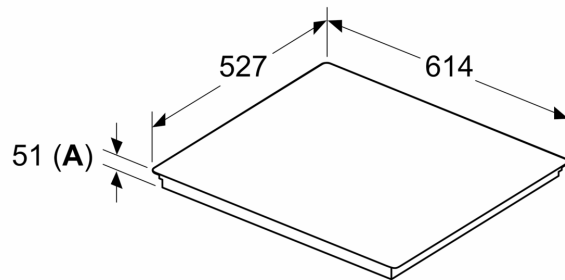

Installation

- Dimensions of the product (HxWxD mm): 51 x 614 x 527
- Required niche size for installation (HxWxD mm) : 51 x 560 x (490 - 500)
- Min. worktop thickness: 16 mm
- Connected load: 7.4 KW

N 90, FLEX INDUCTION COOKTOP, 60 CM, FLEX DESIGN
T66YYY4C0

Measurements in mm

A: Min. distance from the hob cut-out to the wall

B: The clearance between the surface of the worktop and the top of the front of the oven must be 30 mm

See space requirements for the oven

The worktop into which the hob is installed must withstand loads of approx. 60 kg; suitable substructures must be used if required

C	D	E
585-600	50	≥ 35
> 600	≥ 50	≥ 50

Measurements in mm

A: Recessed depth