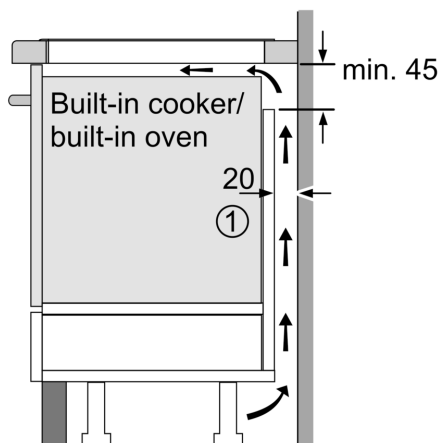

Installation

- Dimensions of the product (HxWxD mm): 51 x 614 x 527
- Required niche size for installation (HxWxD mm) : 51 x 560 x (490 - 500)
- Min. worktop thickness: 16 mm
- Connected load: 7.4 KW

N 90, FLEX INDUCTION COOKTOP, 60 CM, FLEX DESIGN
T66YYY4C0

Measurements in mm

A: Min. distance from the hob cut-out to the wall

B: The clearance between the surface of the worktop and the top of the front of the oven must be 30 mm

See space requirements for the oven

The worktop into which the hob is installed must withstand loads of approx. 60 kg; suitable substructures must be used if required

C	D	E
585-600	50	≥ 35
> 600	≥ 50	≥ 50

Measurements in mm

A: Recessed depth