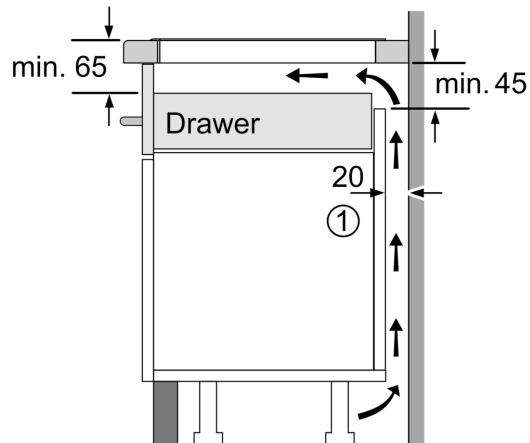

Installation

- Dimensions of the product (HxWxD mm): 51 x 614 x 527
- Required niche size for installation (HxWxD mm) : 51 x 560 x (490 - 500)
- Min. worktop thickness: 16 mm
- Connected load: 7.4 KW

N 90, FLEX INDUCTION COOKTOP, 60 CM, FLEX DESIGN
T66YYY4C0

Measurements in mm

A: Min. distance from the hob cut-out to the wall

B: The clearance between the surface of the worktop and the top of the front of the oven must be 30 mm

See space requirements for the oven

The worktop into which the hob is installed must withstand loads of approx. 60 kg; suitable substructures must be used if required

C	D	E
585-600	50	≥ 35
> 600	≥ 50	≥ 50

Measurements in mm

A: Recessed depth

① Ventilation gap must be present

All measurements in mm

① Ventilation gap must be present.

Measurements in mm