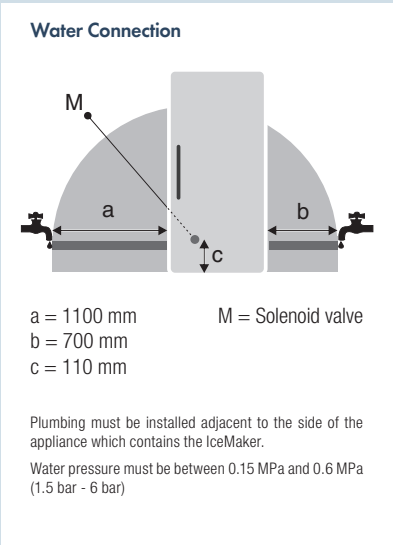

* These models are only bound for storing wine. Max. DIN norm bordeaux bottle capacity (0.75 l) as per norm NF H 35-124 (H:300.5 mm, Ø 76.1mm)