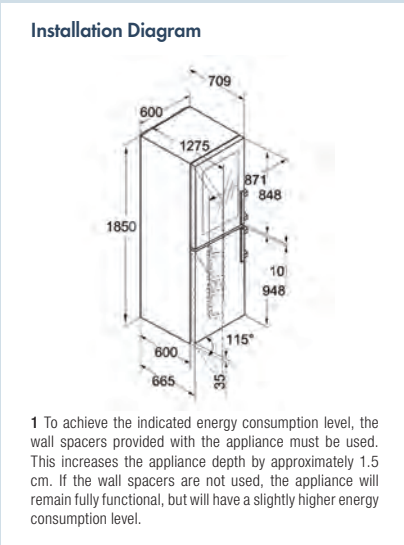

* These models are only bound for storing wine. Max. DIN norm bordeaux bottle capacity (0.75 l) as per norm NF H 35-124 (H:300.5 mm, Ø 76.1mm)