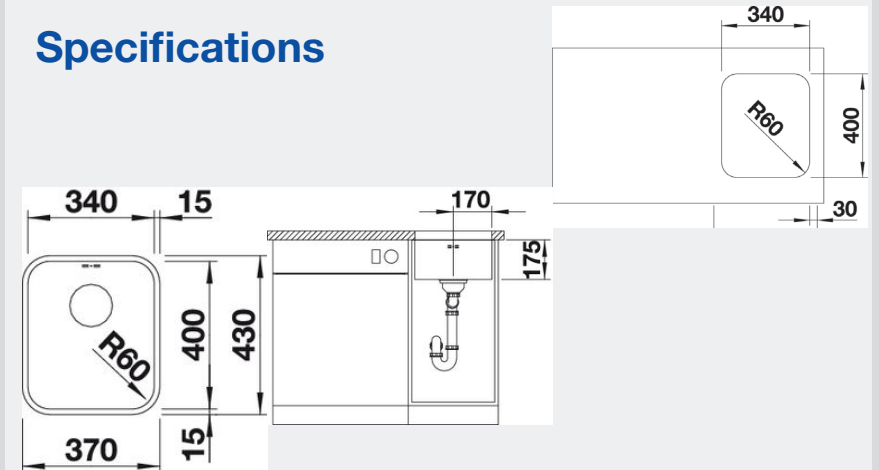

Engineered In Germany

Undermount Installation

18/10 Surgical Grade Stainless Steel

Large 23L Capacity Bowl

Integrated Overflow

Benefits

Over 90 years of Stainless Steel know-how make Blanco one of the world leaders in sink manufacturing, which translates to superior products for your home.

Accommodates the largest of baking trays, woks and other bulky kitchen utensils.

No overflowing of the bowl, prevents damage to the kitchen.

Specifications

Method of Installation:	Undermount
Cabinet Size:	45cm
Overall Dimensions:	370w x 430d x 175h mm
Undermount Cut-out:	340w x 400d mm (refer to CAD drawing on the website for corner radii)
Bowl Capacity:	23 Litres
Standard Inclusion:	Designer Waste and Integrated Overflow
Optional Accessories:	SUBLINEBK, BDRAINP, CAPFLOW
Warranty:	30 years

Note: Measurements are within 2 - 3mm of factory tolerance. It is advisable to check dimensions of physical product when measuring for installations and before doing any cut outs.

*Due to continual product development the information provided is not final and may be subject to change.