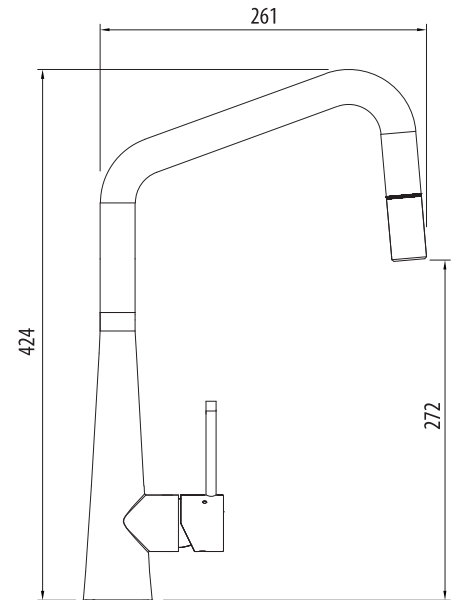

Essente

SS2575-AU

Brushed Gold Square Goose Neck Pull Out Mixer

PREMIUM
304 GRADE
STAINLESS
STEEL

All dimensions in mm

Specifications /

WELs rating	4 Stars, 7.5L per minute
Temperature rating (min / max)	1°C - 65°C
Pressure rating (min / max)	150 kPa - 500 kPa
Finish	Brushed gold (PVD)
Materials	304 Grade stainless steel body
Cartridge size	35 mm
Cartridge type	Ceramic disc cartridge
Carton size	735 x 325 x 75 mm
Product weight	4 kg
Mixer height	424 mm
Water supply	Mains
Warranty	10 year warranty (refer to oliveri.com.au for details)
Maintenance and care instructions	All surfaces should be cleaned with mild liquid detergent or soap and water. Do not use cream cleaners or citrus based cleaning products, as they are abrasive. Use of unsuitable cleaning agents may damage the surface. Any damage caused in this way will not be covered by warranty.