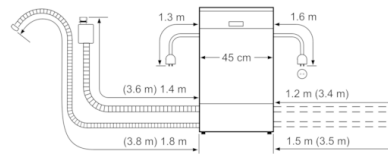

**Serie | 6, built-under dishwasher, 45 cm,
Stainless steel
SPU6IMS01A**

measurements in mm