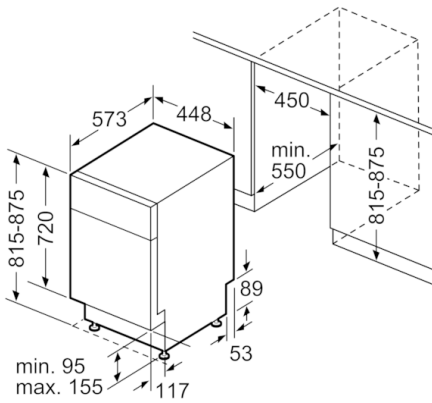

**Serie | 6, built-under dishwasher, 45 cm,
Stainless steel
SPU6IMS01A**

measurements in mm