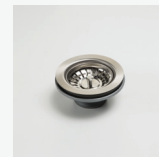

Included accessories /

AC14
Basket Waste