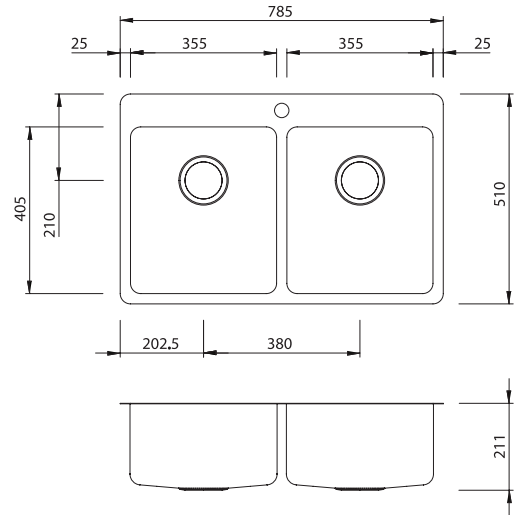

#### Specifications /

<b>Sink size</b>	785W x 510H mm
<b>Bowl size</b>	3/4 Bowl 355W x 405H x 205D / 30L 3/4 Bowl 355W x 405H x 205D / 30L
<b>Construction</b>	Fabricated with 25 mm radius corners, Softtone® and soundproofing.
<b>Material</b>	304 grade, 18/10 brushed stainless steel (1.2 mm thick)
<b>Installation</b>	Topmount recommended
<b>Fixings</b>	Installation clips supplied
<b>Min cabinet size</b>	800 mm
<b>Tap holes</b>	1 tap hole only
<b>Waste fittings</b>	2 x 90mm basket wastes included
<b>Overflow</b>	Not available
<b>Carton size</b>	860 x 570 x 270 mm
<b>Weight</b>	9.5 kg
<b>Warranty</b>	Lifetime manufacturer's warranty (refer to oliveri.com.au)
<b>Maintenance and care instructions</b>	All surfaces should be cleaned with mild liquid detergent or soap and water. To maintain the shine on your Oliveri stainless steel sink, we recommended the use of any of the easy to obtain, non-abrasive stainless steel cleaners or metal polishes.