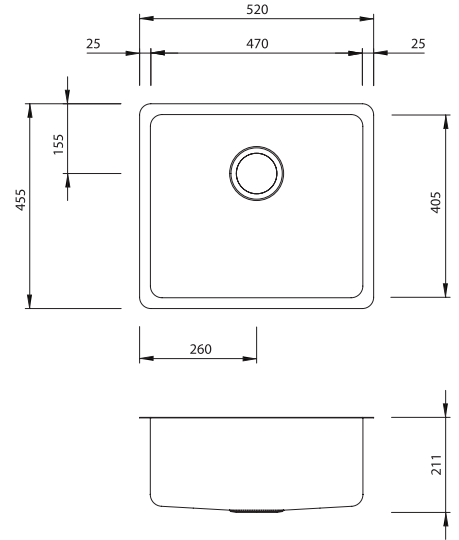

## SN1050U

Sonetto Large Bowl Undermount Sink

### Specifications /

<b>Sink size</b>	520W x 455H mm
<b>Bowl size</b>	Large Bowl 470W x 405H x 205D / 39L
<b>Construction</b>	Fabricated with 25 mm radius corners, Softtone® and soundproofing.
<b>Material</b>	304 grade, 18/10 brushed stainless steel (1.2 mm thick)
<b>Installation</b>	Undermount
<b>Fixings</b>	Installation clips supplied
<b>Min cabinet size</b>	600 mm
<b>Tap holes</b>	N/A
<b>Waste fittings</b>	1 x 90 mm basket waste included
<b>Overflow</b>	Not available
<b>Carton size</b>	590 x 510 x 250 mm
<b>Weight</b>	6.5 kg
<b>Warranty</b>	Lifetime manufacturer's warranty (refer to <a href="http://oliveri.com.au">oliveri.com.au</a> )
<b>Maintenance and care instructions</b>	All surfaces should be cleaned with mild liquid detergent or soap and water. To maintain the shine on your Oliveri stainless steel sink, we recommended the use of any of the easy to obtain, non-abrasive stainless steel cleaners or metal polishes.