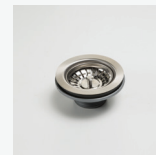

Included accessories /

AC14
Basket Waste