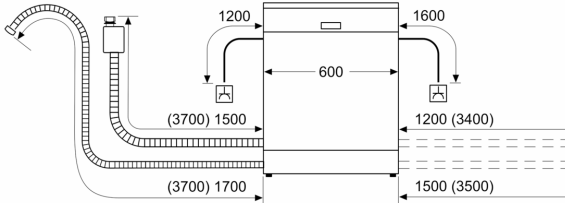

Maximum number of place settings: 13
 Water consumption in litres per cycle of the eco programme: ... 12.7 l
 Built-in / Free-standing: Free-standing
 Height of removable worktop: 30 mm
 Dimensions of the product (HxWxD): 845 x 600 x 600 mm
 Depth with open door 90 degree: 1155 mm
 Adjustable feet: Yes - all
 Maximum adjustability feet: 20 mm
 Adjustable plinth: Adjustable plinth
 Net weight: 46.6 kg
 Gross weight: 47.9 kg
 Connection rating: 2400 W
 Fuse protection: 10 A
 Voltage: 220-240 V
 Frequency: 50; 60 Hz
 Length electrical supply cord: 175.0 cm
 Plug type: AU plug
 Length inlet hose: 165 cm
 Length outlet hose: 190 cm
 EAN code: 4242005279807
 Installation typology: Free-standing with built under possibility

Product Dimensions (H x W x D)

- H: 845 mm x W: 600 mm x D: 600 mm

**Series 2, free-standing dishwasher,
60 cm, silver inox
SMS2IT102A**

measurements in mm

⏏ socket
() values with extension kit