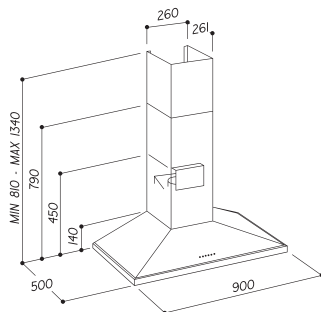

LINE DRAWING

KEY FEATURES

Green Energy Single Motor

Power, performance and quiet efficiency are the most important elements in the performance of your Sirius hood. Sirius has worked tirelessly to create a product that ticks all the boxes.

10mm Stainless Steel Baffle Filters

Baffle filters feature interlocking baffles for effective grease removal, promoting smooth airflow. They're easy to maintain, offer superior filtration with a deep pleat design, and dishwasher safe.

Powerful Extraction

With an impressive maximum airflow of 1020M³/H, this rangehood quickly and effectively removes smoke, steam, heat, odours, and other airborne particles from the kitchen.

Induction Safe

This rangehood boasts efficient filters and extraction capabilities to effectively manage increased steam and moisture levels resulting from minimal ambient heat compared to gas cooking methods.

2 x 2.1W Led Spotlights

This Sirius Rangehood takes it up a notch with two powerful spotlights that provide efficient illumination while cooking.

Hand Crafted in Italy

Sirius Rangehoods, a prestigious Italian brand founded in 1996, is renowned for its bold designs and commitment to premium materials and craftsmanship, making it a top choice for high-end rangehoods.

DISTRIBUTED BY ARISIT PTY LTD

40-50 Mark Anthony Drive, Dandenong South VIC 3175
Ph: 1300 762 219 Fax: 03 9768 0838 Website: www.arisit.com