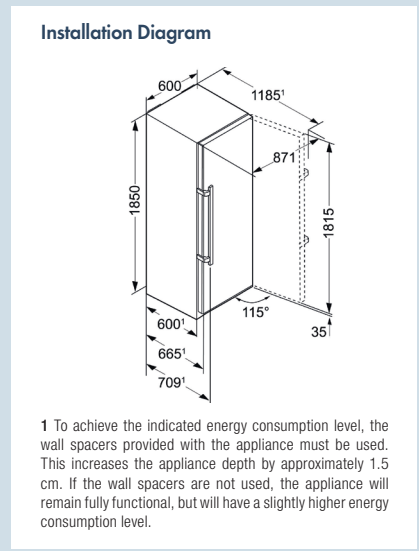

Subject to modification. Current data see home.liebherr.com