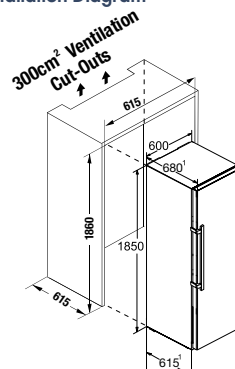

Installation Diagram

1 To achieve the indicated energy consumption level, the wall spacers provided with the appliance must be used. This increases the appliance depth by approximately 1.5 cm. If the wall spacers are not used, the appliance will remain fully functional, but will have a slightly higher energy consumption level.