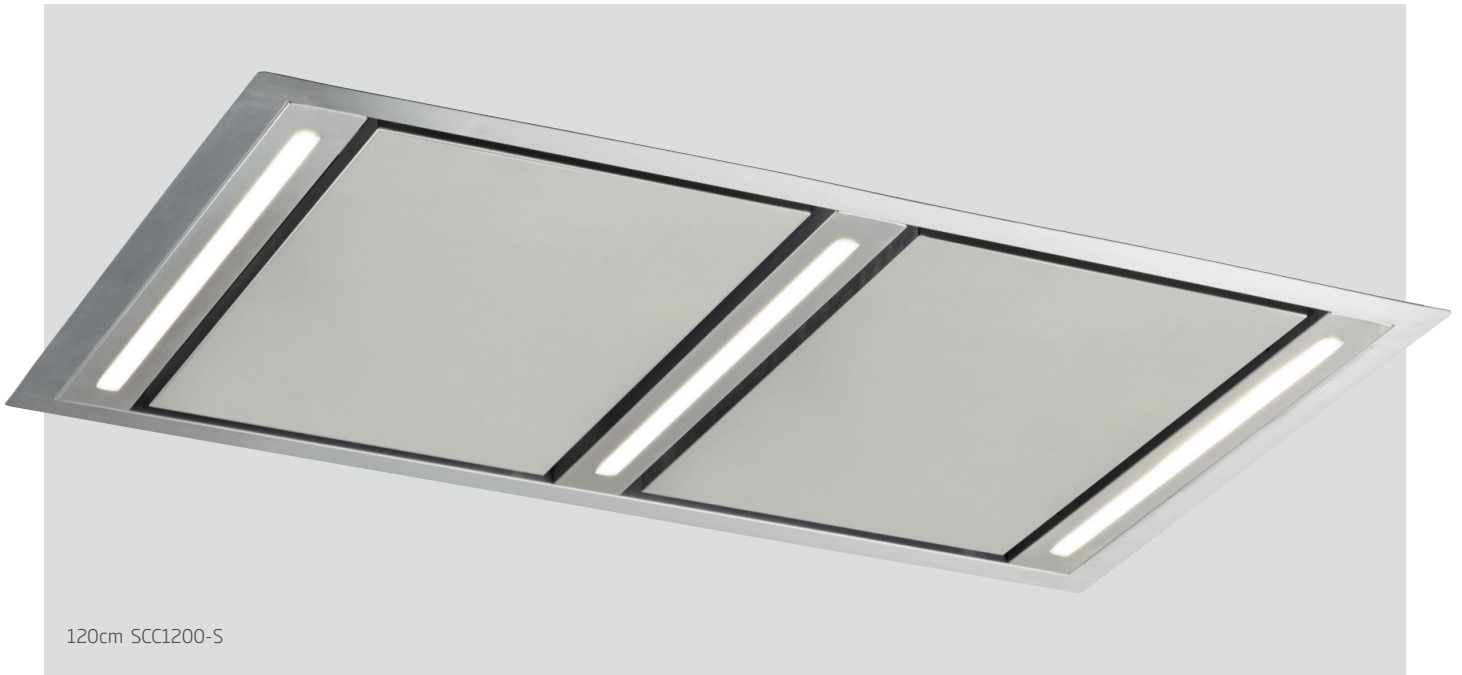

CEILING CASSETTE 120cm SCC1200-S

120cm SCC1200-S

Pictured: Perimeter Aspiration image for illustration purposes only.

- **innovative solution** - this ceiling/cassette is ideal over island or peninsula style kitchen benches, maintaining an uninterrupted eyeline, available in stainless steel, creating a sleek, glamorous kitchen style.
- **powerful silent extraction** - a Perimeter Aspiration style rangehood with externally mounted, German engineered Isodrive® motor options, delivers effective, efficient extraction leaving your kitchen air fresher.

CEILING CASSETTE 120cm SCC1200-S

DESCRIPTION

- stainless steel
- Perimeter Aspiration
- ceiling/bulkhead cassette rangehood
- 3 x LED strip lighting
- silent Isodrive® motor system
- 2 x aluminium, dishwasher safe filters
- free ducting
- 3 Year Warranty on canopy

TECHNICAL DATA

- SCC1200-S**
- stainless steel
 - dimensions: (W x D)
1200 x 700 mm

MOTOR OPTIONS

- **SP** - single external motor, 1600 m³/h airflow, 200mm flexi ducting (6m), install roof/wall
- **SP2** - single external motor, 3000 m³/h airflow, 200mm flexi ducting (2 x6m), install roof/wall
- **SE** - single external motor, 3200 m³/h airflow, 200mm flexi ducting (4m), install roof/wall

Note: Hard wired to wall switch. Wall switch control not included

SCC1200-S // 120CM
AIR OUTLET Ø200