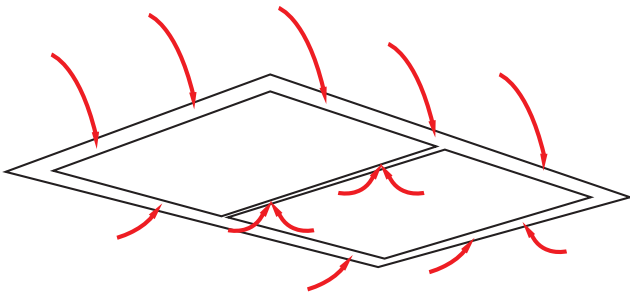

CEILING CASSETTE 120cm SCC1200-S

120cm SCC1200-S

Pictured: Perimeter Aspiration image for illustration purposes only.

- **innovative solution** - this ceiling/cassette is ideal over island or peninsula style kitchen benches, maintaining an uninterrupted eyeline, available in stainless steel, creating a sleek, glamorous kitchen style.
- **powerful silent extraction** - a Perimeter Aspiration style rangehood with externally mounted, German engineered Isodrive® motor options, delivers effective, efficient extraction leaving your kitchen air fresher.

CEILING CASSETTE 120cm SCC1200-S

DESCRIPTION

- stainless steel
- Perimeter Aspiration
- ceiling/bulkhead cassette rangehood
- 3 x LED strip lighting
- silent Isodrive® motor system
- 2 x aluminium, dishwasher safe filters
- free ducting
- 3 Year Warranty on canopy

TECHNICAL DATA

- SCC1200-S**
- stainless steel
 - dimensions: (W x D)
1200 x 700 mm

MOTOR OPTIONS

- **SP** - single external motor, 1600 m³/h airflow, 200mm flexi ducting (6m), install roof/wall
- **SP2** - single external motor, 3000 m³/h airflow, 200mm flexi ducting (2 x6m), install roof/wall
- **SE** - single external motor, 3200 m³/h airflow, 200mm flexi ducting (4m), install roof/wall