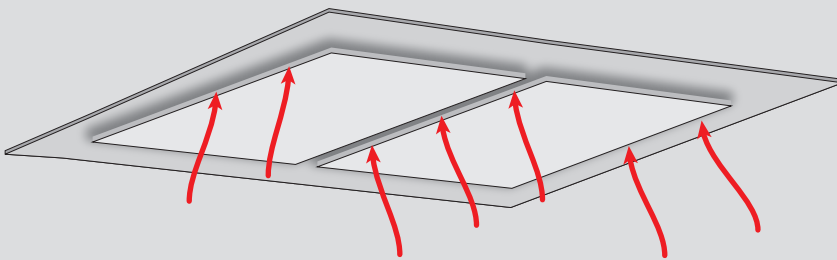

SILENT CEILING CASSETTE RANGEHOOD 100cm SCC1000-S

100cm SCC1000-S

Pictured: Perimeter Aspiration image for illustration purposes only.

- **innovative solution** - this ceiling/cassette is ideal over island or peninsula style kitchen benches, maintaining an uninterrupted eyeline, available in stainless steel, creating a sleek, glamorous kitchen style.
- **powerful silent extraction** - a Perimeter Aspiration style rangehood with externally mounted, German engineered Isodrive® motor options, delivers effective, efficient extraction leaving your kitchen air fresher.

CEILING CASSETTE RANGEHOOD 100cm SCC1000-S

DESCRIPTION

- stainless steel
- Perimeter Aspiration
- ceiling/bulkhead cassette rangehood
- silent Isodrive® motor system
- 2 x aluminium, dishwasher safe filters
- free ducting
- simple wall switch operation
- 3 Year Warranty on canopy

TECHNICAL DATA

SCC1000-S

- stainless steel
- dimensions: (W x D) 1000 x 700 mm
- (wall switch control not included)

MOTOR OPTIONS

- **SP** - single external motor, 1600 m³/h airflow, 200mm flexi ducting (6m), install roof/wall
- **SE** - single external motor, 3200 m³/h airflow, 200mm flexi ducting (4m), install roof/wall
- 10 Year Warranty on motor