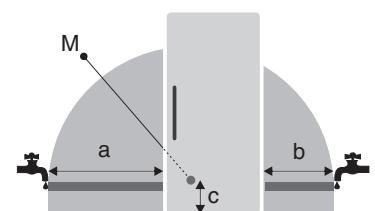

Installation Diagram

1 To achieve the indicated energy consumption level, the wall spacers provided with the appliance must be used. This increases the appliance depth by approximately 1.5 cm. If the wall spacers are not used, the appliance will remain fully functional, but will have a slightly higher energy consumption level.

Water Connection

a = 1100 mm
b = 700 mm
c = 110 mm
M = Solenoid valve

Plumbing must be installed adjacent to the side of the appliance which contains the IceMaker.
Water pressure must be between 0.15 MPa and 0.6 MPa (1.5 bar - 6 bar)