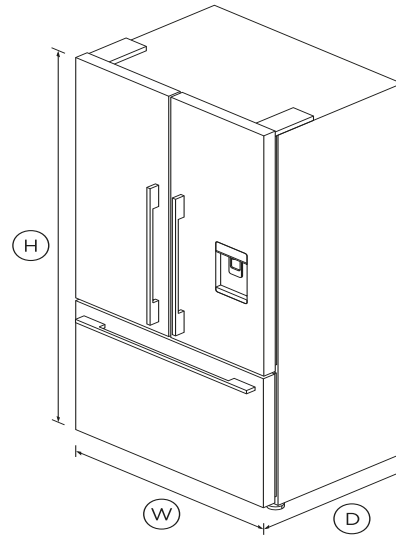

Freestanding French Door Refrigerator Freezer, 90cm, 569L, Ice & Water

Series 7 | Contemporary

Stainless Steel | French hinge

You'll have plenty of flexible storage space in this striking, large capacity French Door refrigerator freezer.

DIMENSIONS

| | |
|--------|--------|
| Height | 1790mm |
| Width | 900mm |
| Depth | 695mm |

FEATURES & BENEFITS

ActiveSmart™ Foodcare

ActiveSmart™ Foodcare learns how you live. It's technology which understands how you use your refrigerator and adjusts temperature, airflow and humidity inside to help keep food fresher for longer.