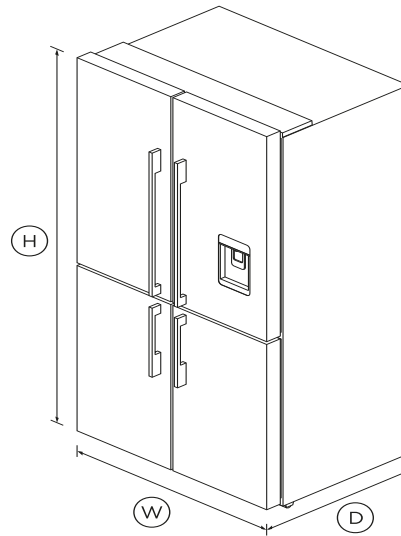

Freestanding Quad Door Refrigerator Freezer , 90.5cm, 538L, Ice & Water

Series 7 | Contemporary

Stainless Steel | French hinge

Featuring three separate compartments, including an independent Variable Temperature Zone, for unbelievably flexible storage.

- Door water dispenser and internal ice maker

DIMENSIONS

Height	1790mm
Width	905mm
Depth	688mm

FEATURES & BENEFITS

VARIABLE TEMPERATURE ZONE

When it comes to optimal food preservation, one temperature does not fit all. Variable Temperature Zones give you full control over the way you care for food. At the touch of a button, easily convert the lower right compartment to Freezer, Soft Freeze, Chill or Fridge mode, to best suit different types of food. Adjust zones for maximum every day convenience, or change modes to

Power requirements

Rated current **1.8A**
 Supply voltage **220 - 240V**

Product dimensions

Depth **688mm**
 Height **1790mm**
 Height to top of cabinet **1775mm**

Height to top of door **1790mm**
 Width **905mm**