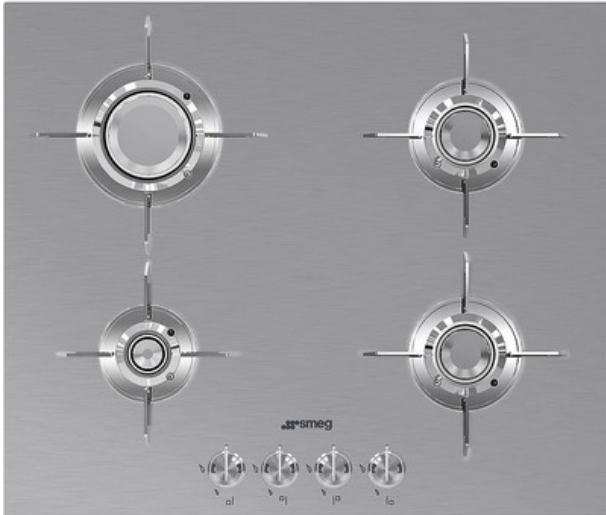

PXL664AU

Hob, Dolce Stil Novo, Gas, 60 cm, Ultra-low profile or Fully Flushed

TYPE

Product Family: Hob • Dimensions: 60 cm • Type: Gas • Built-in type: Ultra-low profile or Fully Flushed • Power supply: Gas •
EAN code: 8017709259617

AESTHETICS

Colour: Stainless steel • Finishing: Satin • Aesthetics: Dolce Stil Novo • Type of steel: Brushed • Material: Stainless Steel •
Controls colour: Steel effect • Type of control setting: Control knobs • Control knob position: Front • No. of controls: 4 • Pan
stands: Stainless steel • Pan Stand Coating: Titanium • Burners: Laminate • Burners Material: Brass • Burner Coating: Nichelato
• Serigraphy colour: Black

PROGRAMS / FUNCTIONS

Total no. of cook zones: 4 • No. of gas cook zones: 4

OPTIONS

Standard cut out: 482-486x560-564 mm

COOKING ZONES

1st zone position: Front-left • 2nd zone position: Rear-left • 3rd zone position: Rear-right • 4th zone position: Front-right • 1st zone type: Gas - AUX • 2nd zone type: Gas - Rapid • 3rd zone type: Gas - Semi Rapid • 4th zone type: Gas - Semi Rapid • 1st zone power: 1.00 kW • 2nd zone power: 2.80 kW • 3rd zone power: 1.60 kW • 4th zone power: 1.60 kW

ALSO AVAILABLE

LOGISTIC INFORMATION

Dimensions of the product (mm): 92x600x510 • Depth (mm): 510 mm • Width (mm): 600 mm • Product Height (mm): 92 mm •
Net weight (kg): 13.900 kg

ACCESSORIES INCLUDED

Other gas nozzles included: G30 GPL Liquid gas Other gas connections provided: Cylindrical