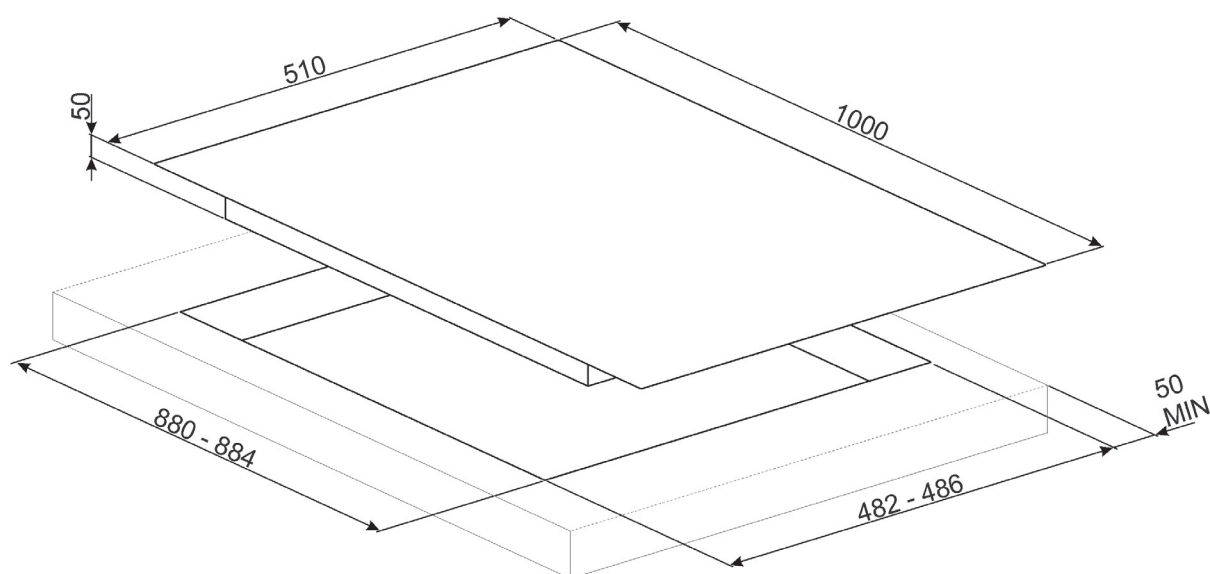

PXL6106AU

100CM LINEA BLADE FLAME GAS COOKTOP

MADE IN ITALY
Since 1948

COOKTOP FEATURES

Dimensions	1000mmW x 92mmH x 510mmD
Finish	Stainless steel
Installation	Top mount or flush mount
Capacity	6 burner Left 12.6 mj/hr Front Centre Left 4.0 mj/hr Rear Centre Left 6.1 mh/hr Front Centre Right 4.0 mj/hr Rear Centre Right 9.0 mj/hr Right 12.6 mj/hr
Ignition	Automatic electronic
Gas Connection	Set for natural gas — regulator supplied Adaptable for ULPG — no regulator required
Power	220-240 V 50/60Hz 1W
Safety	Flame failure device
Warranty	Five years parts and labour