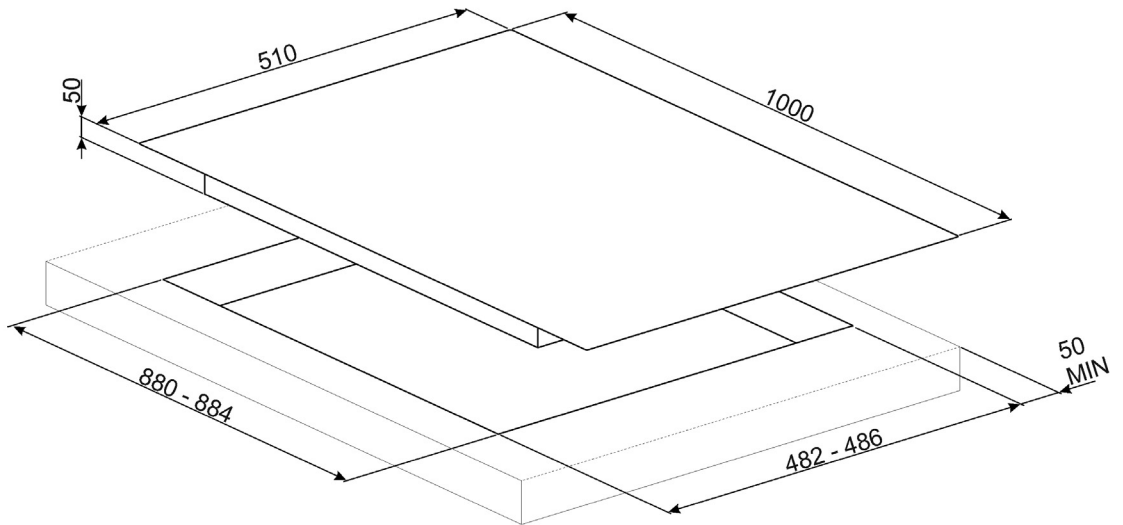

PXL6106AU
100CM LINEA BLADE FLAME GAS COOKTOP

MADE IN ITALY
Since 1948

Dimensions	1000mmW x 92mmH x 510mmD
Power	220-240 V 50/60Hz 1W
Warranty	Five years parts and labour

TOPMOUNT

FLUSHMOUNT