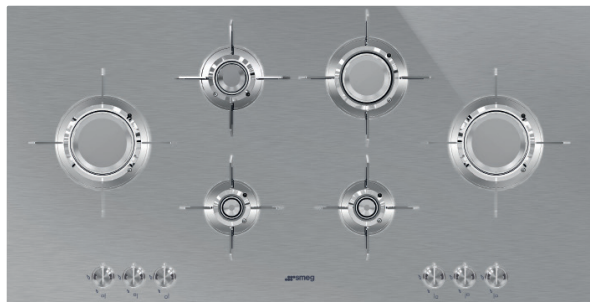

PXL6106AU

100CM LINEA BLADE FLAME GAS COOKTOP

MADE IN ITALY

Since 1948

Dimensions	1000mmW x 92mmH x 510mmD
Finish	Stainless steel
Capacity	6 burner Left 12.6 mj/hr Front Centre Left 4.0 mj/hr Rear Centre Left 6.1 mh/hr Front Centre Right 4.0 mj/hr Rear Centre Right 9.0 mj/hr Right 12.6 mj/hr
Warranty	Five years parts and labour

LOW ENERGY CONSUMPTION

Blade Flame's single, vertical flame ensures extremely efficient use of gas. When cooking, even, optimal heat is delivered directly to the base of the cooking vessel, reducing heat loss.

SUPERIOR PERFORMANCE

The Blade Flame gas burners are patented and exclusive to Smeg. They deliver a continuous ring of vertical flame to guarantee maximum heat transfer, reduce heat dispersion and increase efficiency by 20% compared to standard gas burners.

PXL6106AU

100CM LINEA BLADE FLAME GAS COOKTOP

MADE IN ITALY
Since 1948

COOKTOP FEATURES

Dimensions	1000mmW x 92mmH x 510mmD
Finish	Stainless steel
Installation	Top mount or flush mount
Capacity	6 burner Left 12.6 mj/hr Front Centre Left 4.0 mj/hr Rear Centre Left 6.1 mh/hr Front Centre Right 4.0 mj/hr Rear Centre Right 9.0 mj/hr Right 12.6 mj/hr
Ignition	Automatic electronic
Gas Connection	Set for natural gas — regulator supplied Adaptable for ULPG — no regulator required
Power	220-240 V 50/60Hz 1W
Safety	Flame failure device
Warranty	Five years parts and labour