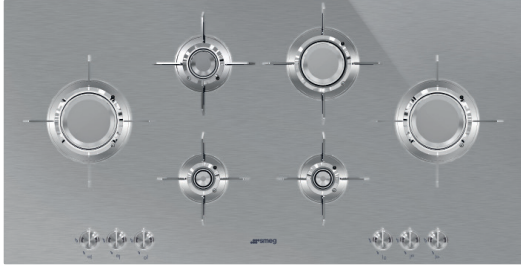

PXL6106AU
100CM LINEA BLADE FLAME GAS COOKTOP

MADE IN ITALY
Since 1948