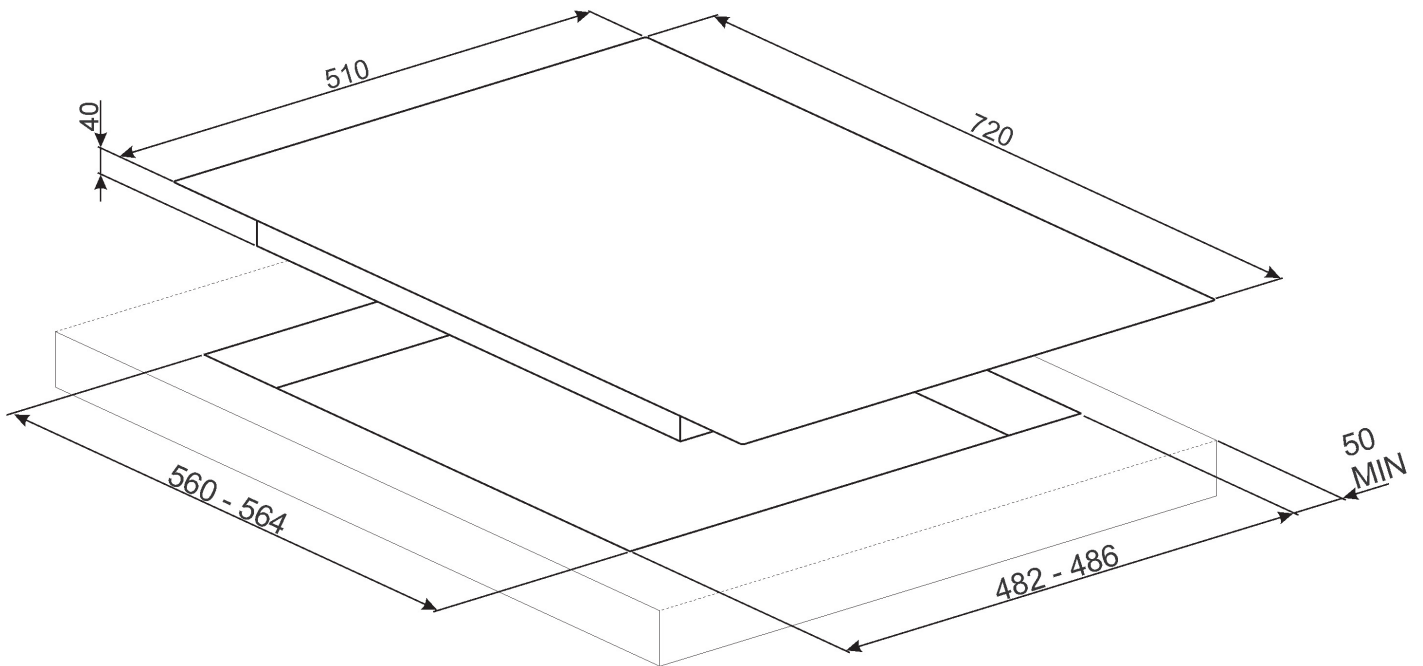

Colours Available

Black
PV175CN2AU

White
PV175CB2AU

PV175CN2AU

72CM LINEA GAS COOKTOP, ULTRA LOW PROFILE

MADE IN ITALY
Since 1948

COOKTOP FEATURES

Dimensions	720mmW x 510mmD x 40mmH (height excludes knobs and trivets)
Finish	Black ceramic
Installation	Topmount
Capacity	5 Burner Front left 4.7 mj/hr Rear left 6.1 mj/hr Centre 14.5 mj/hr Front right 6.1 mj/hr Rear right 9.4 mj/hr
Ignition	Automatic electronic
Gas Connection	Fitted for natural gas: regulator supplied adaptable for ULPG: no regulator required
Power	220-240 V 50/60Hz 10A
Safety	Flame failure device (FFD) fitted to each burner
Warranty	Five years parts and labour

SUPPLIED ACCESSORIES

1 x set of cast-iron trivets

PV175CN2AU
72CM LINEA GAS COOKTOP, ULTRA LOW PROFILE

MADE IN ITALY
Since 1948

Dimensions	720mmW x 510mmD x 40mmH (height excludes knobs and trivets)
Power	220-240 V 50/60Hz 10A
Warranty	Five years parts and labour