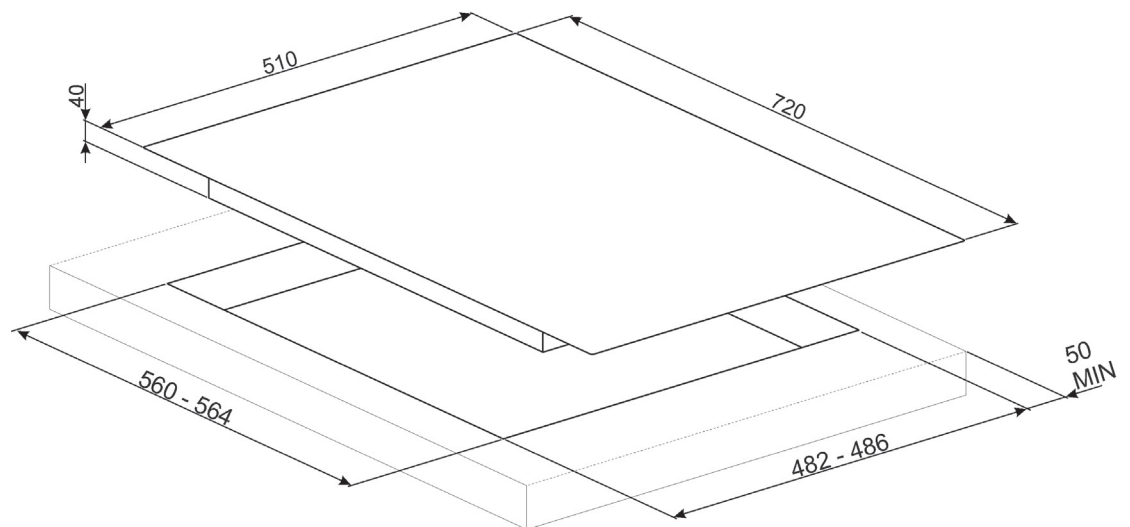

Colours Available

Black
PV175CN2AU

White
PV175CB2AU

PV175CN2AU

72CM LINEA GAS COOKTOP, ULTRA LOW PROFILE

MADE IN ITALY
Since 1948

COOKTOP FEATURES

Dimensions	720mmW x 510mmD x 40mmH (height excludes knobs and trivets)
Finish	Black ceramic
Installation	Topmount
Capacity	5 Burner Front left 4.7 mj/hr Rear left 6.1 mj/hr Centre 14.5 mj/hr Front right 6.1 mj/hr Rear right 9.4 mj/hr
Ignition	Automatic electronic
Gas Connection	Fitted for natural gas: regulator supplied adaptable for ULPG: no regulator required
Power	220-240 V 50/60Hz 10A
Safety	Flame failure device (FFD) fitted to each burner
Warranty	Five years parts and labour

SUPPLIED ACCESSORIES

1 x set of cast-iron trivets

PV175CN2AU
72CM LINEA GAS COOKTOP, ULTRA LOW PROFILE

MADE IN ITALY
Since 1948

Dimensions	720mmW x 510mmD x 40mmH (height excludes knobs and trivets)
Power	220-240 V 50/60Hz 10A
Warranty	Five years parts and labour