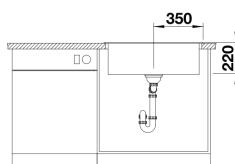

PLEON8WK5 White

Hygiene+Plus