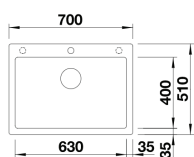

PLEON8WK5 White

Hygiene+Plus