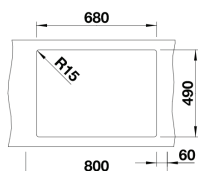

PLEON8WK5 White

Hygiene+Plus