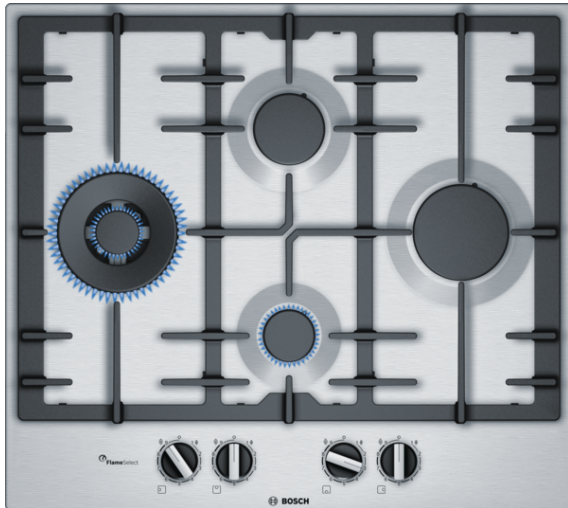

Serie | 6
**PCI6A5B90A
60 cm Gas Cooktop**

Included accessories

1 x cross support for espresso
1 x WOK attachment ring

The stainless-steel gas cooktop with FlameSelect: achieve perfect cooking results thanks to nine precisely defined power levels.

- **FlameSelect:** for a precise adjustment of the flame in nine defined levels.
- **Wok burner:** powerful cooking at up to 15 MJ/h.
- **Continuous cast-iron pan support:** for high firmness and stability of cookware.
- **Sword knobs:** for an ergonomic control.
- **Surface colour:** Stainless steel

Technical Data

Product name/family :	gas hob w integrated controls
Construction type :	Built-in
Energy input :	Gas
Total number of positions that can be used at the same time :	4
Required niche size for installation (HxWxD) :	45 x 560-562 x 480-492
Width of the product (mm) :	582
Dimensions of the product (mm) :	45 x 582 x 520
Dimensions of the packed product (HxWxD) (mm) :	141 x 651 x 578
Net weight (kg) :	18.0
Gross weight (kg) :	19.0
Residual heat indicator :	without
Location of control panel :	Hob front
Basic surface material :	Stainless steel
Color of surface :	Stainless steel
Color of frame :	Stainless steel
Approval certificates :	Australia Standards, Australia Standards
Length electrical supply cord (cm) :	100
EAN code :	4242002914220
Electrical connection rating (W) :	1
Gas connection rating (W) :	9750
Current (A) :	3
Voltage (V) :	240
Frequency (Hz) :	50

Serie | 6 Cooktops

PCI6A5B90A

60 cm Gas Cooktop

The stainless-steel gas cooktop with FlameSelect: achieve perfect cooking results thanks to nine precisely defined power levels.

Design

- Stainless steel
- Enamelled cast-iron trivets with rubber feet