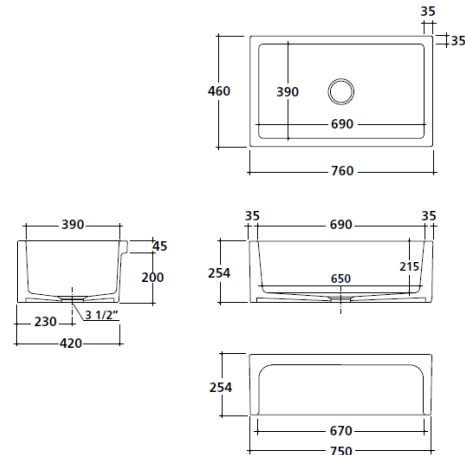

Patri 75 x 46 Fine Fireclay Single Bowl Butler Sink

Code: PA75FS

Specifications

- Designed & Handcrafted in Italy
- Manufactured from fine fireclay
- Nano glaze for ease of cleaning
- 35mm thickness walls for ultimate durability
- Basket waste included
- Suitable for use with food waste disposer – we recommend purchase of an extended flange and a model with anti-vibration collar
- This sink is reversible, so it can be installed with flat or ribbed/farmhouse side facing out.
- Capacity: 57L
- Internal depth: 215mm
- Finish: White Gloss
- Mounting options: Butler (front showing), Counter Top (glazed on all 4 sides), Under Counter (framework required)
- Note: Fine Fireclay is a natural product and therefore subject to variations. This should be seen as a quality that adds to its unique natural beauty. Variations +/- 2% to the specifications are common and acceptable and are within industry tolerance. We always recommend the cabinet maker and stone provider has the actual sink with them to measure before making cabinetry or cutting stone. For more information please visit our Installation Care & Warranty page or Contact Us.