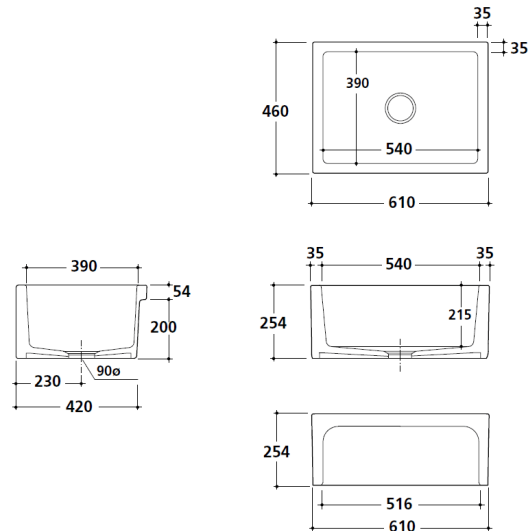

## Patri 60 x 46 Fine Fireclay Single Bowl Butler Sink

**Code:** PA60FS

### Specifications

- Designed & Handcrafted in Italy
- Manufactured from fine fireclay
- Nano glaze for ease of cleaning
- 35mm thickness walls for ultimate durability
- Basket waste included
- Suitable for use with food waste disposer – we recommend purchase of an extended flange and a model with anti-vibration collar
- This sink is reversible, so it can be installed with flat or ribbed/farmhouse side facing out.
- Capacity: 44L
- Internal depth: 215mm
- Finish: White Gloss
- Mounting options: Butler (front showing), Counter Top (glazed on all 4 sides), Under Counter (framework required)
- Note: Fine Fireclay is a natural product and therefore subject to variations. This should be seen as a quality that adds to its unique natural beauty. Variations +/- 2% to the specifications are common and acceptable and are within industry tolerance. We always recommend the cabinet maker and stone provider has the actual sink with them to measure before making cabinetry or cutting stone. For more information please visit our Installation Care & Warranty page or Contact Us.