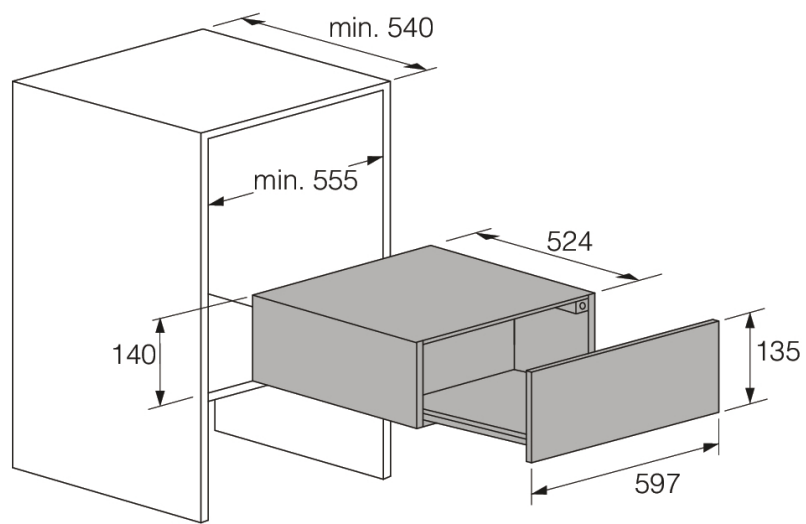

### Design and integration

- Min. niche width: 555 mm
- Depth (incl. wall spacing): 540 mm
- Height of niche size for installation max.: 141 mm
- Width of niche size for installation max.: 560 mm

### Dimensions

- Height: 135 mm
- Width: 597 mm
- Depth: 524 mm
- Length of electrical cord: 1800 mm
- Net weight: 15 kg

### Logistic information

- Packaging height: 202 mm
- Packaging width: 658 mm
- Packaging depth: 648 mm
- Gross weight: 17.5 kg
- Product code: 746756
- EAN code: 3838783015600

Craft warming drawer