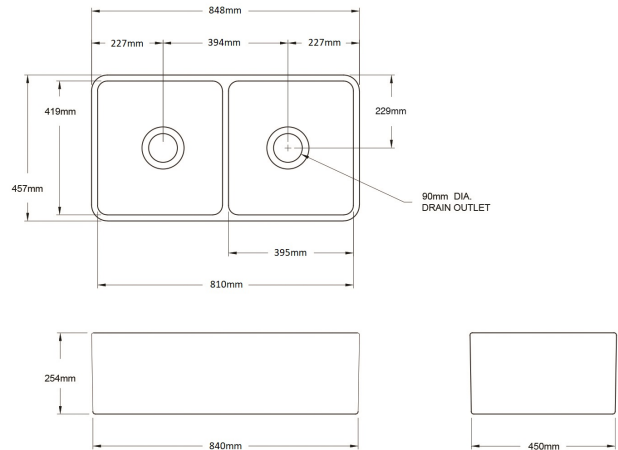

## Novi 85 x 46 Fine Fireclay Gloss White Butler Sink

**Code:** NO85FS

BATHROOM | KITCHEN | LAUNDRY | TRADITIONAL & HAMPTONS STYLE SPECIALISTS

### Specifications

- Material: Fine Fireclay
- Finish: White Gloss
- Waste Outlets Included: 90x50mm Basket Wastes
- Mounting options: Butler (front showing), Counter Top (glazed on all 4 sides), Under Counter (shelving required)
- Capacity per bowl: 34L
- Internal depth: 210mm
- Approx. external radius: 45 mm
- Suitable for use with food waste disposer – we recommend purchase of an extended flange and a model with anti-vibration collar
- This sink is reversible, so it can be installed with flat or ribbed/farmhouse side facing out.
- Note: Fine Fireclay is a natural product and therefore subject to variations. This should be seen as a quality that adds to its unique natural beauty. Variations +/- 2% to the specifications are common and acceptable and are within industry tolerance. We always recommend the cabinet maker and stone provider has the actual sink with them to measure before making cabinetry or cutting stone. For more information please visit our Installation Care & Warranty page or Contact Us.
- This sink is reversible, so it can be installed with flat or ribbed/farmhouse side facing out.

### Product Options

NO85SSG: Novi 85 x 46 Stainless Steel Grid

NO85FS: Novi 85 x 46 Fine Fireclay Butler Sink