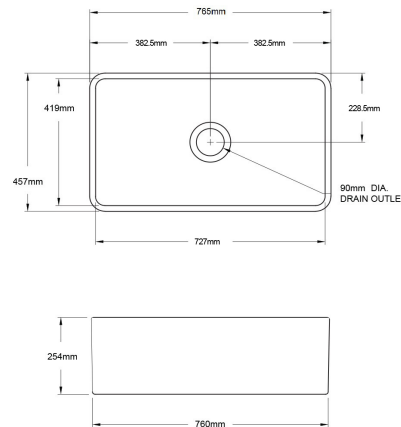

Novi 75 x 46 Fine Fireclay Gloss White Butler Sink

Code: NO75FS

TRADITIONAL & HAMPTONS STYLE SPECIALISTS

BATHROOM | KITCHEN | LAUNDRY

Specifications

- Material: Fine Fireclay
- Finish: White Gloss
- Waste Outlet Included: 90x50mm Basket Waste
- Mounting options: Butler (front showing), Counter Top (glazed on all 4 sides), Under Counter (shelving required)
- Capacity: 64L
- Internal depth: 210mm
- Approx. external radius: 45 mm
- Suitable for use with food waste disposer – we recommend purchase of an extended flange and a model with anti-vibration collar
- This sink is reversible, so it can be installed with flat or ribbed/farmhouse side facing out.
- Note: Fine Fireclay is a natural product and therefore subject to variations. This should be seen as a quality that adds to its unique natural beauty. Variations +/- 2% to the specifications are common and acceptable and are within industry tolerance. We always recommend the cabinet maker and stone provider has the actual sink with them to measure before making cabinetry or cutting stone. For more information please visit our Installation, Care & Warranty page, or Contact Us.

Product Options

NO75SSG: Novi 76 x 46 Stainless Steel Grid

NO75FS: Novi 76 x 46 Fine Fireclay Butler Sink

Warranty

For peace of mind, Turner Hastings offers the following warranty on this product and its components: