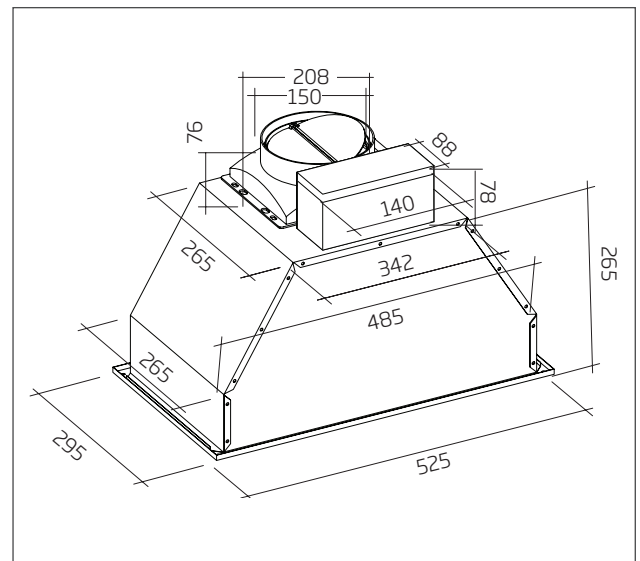

*Optional accessories and parts can be ordered via our local customer service department on **1300 829 066**

Description	Technical data
<ul style="list-style-type: none"> • stainless steel finish • 3 x speed levels • 2 x LED strip • Airflow rate: 1080m³/h • aluminium, dishwasher safe filters • 2 Year Warranty on rangehood • recirculating carbon filter available* 	<p>NAUM-6</p> <ul style="list-style-type: none"> • dimensions: (W x D) 523 x 295 mm • 1 x filter • 1 x 150mm outlet