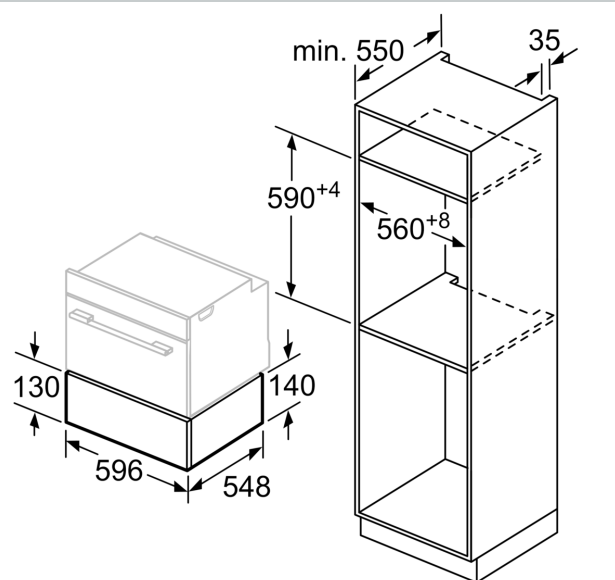

Built-in / Free-standing: ..... Built-in  
 Dimensions (HxWxD): ..... 140 x 594 x 518 mm  
 Dimensions of the packed product (HxWxD): . 250 x 660 x 700 mm  
 Min. required niche size for installation (HxWxD): . 140 x 560 x 550 mm  
 Maximum number of plates: ..... 12  
 Maximum number of espresso cups: ..... 64  
 Net weight: ..... 18.9 kg  
 Gross weight: ..... 20.9 kg  
 EAN code: ..... 4242004266969  
 Fuse protection: ..... 10 A  
 Voltage: ..... 220-240 V  
 Frequency: ..... 50; 60 Hz

#### Dimensions

- Appliance dimensions (HxWxD): 140 mm x 594 mm x 518 mm
- Installation dimensions (HxWxD): 140 mm x 560 mm - 568 mm x 550 mm
- Please reference the built-in dimensions provided in the installation drawing

N 70, BUILT-IN WARMING DRAWER, 60 X 14 CM,  
FLEX DESIGN  
N29HA11Y1A

Measurements in mm

**A:** 7.5 mm

Compact ovens with appliance height of 455 mm can be installed above the warming drawer without an intermediate floor

measurements in mm