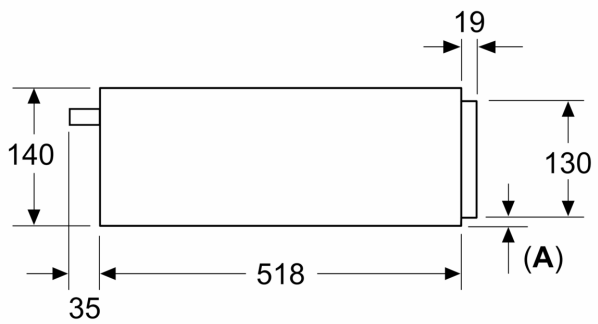

N 70, BUILT-IN WARMING DRAWER, 60 X 14 CM,
FLEX DESIGN
N29HA11Y1A

Measurements in mm