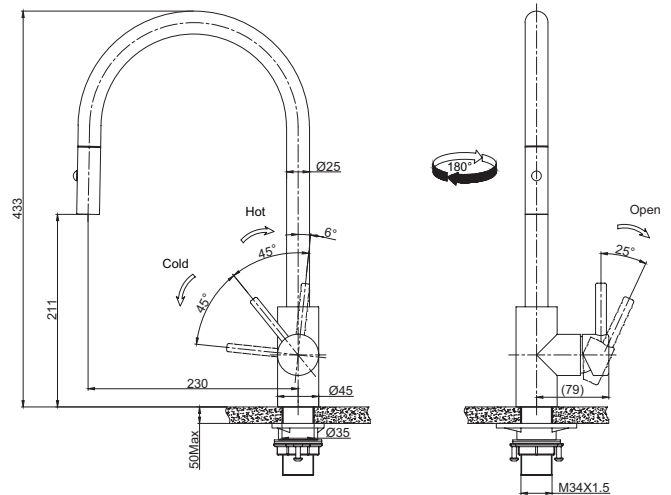

## PRODUCT INFORMATION

<b>Style</b>	Pull-Out Vegie Spray
<b>Tap Swivel Spout (degrees)</b>	180°
<b>Cut-Out Size</b>	Ø 35mm
<b>WELS</b>	5 star / 6 Lpm Reg No: T37066
<b>Min. (PSI)</b>	7.25
<b>Max. (PSI)</b>	72.5
<b>Min. (kPa)</b>	50kPa
<b>Max. (kPa)</b>	500kPa
<b>Finish</b>	Stainless Steel
<b>Warranty</b>	5 years parts and labour 15 years cartridge only *T&C's apply

**PLEASE NOTE:** Large and heavy taps should ideally be mounted directly through the solid benchtop or fully supported from underneath. For all other swivel taps, we recommend the use of the Franke Tap Support Arm to provide additional support. Please ensure all Franke tapware is installed at a pressure of no greater than 500 kPa in accordance with AS/NZS3500 and insist that your plumber flushes all of the water supply lines before installing tapware. Failure to do so may void warranty.

## PRODUCT INFORMATION

<b>Installation</b>	Undermount/Flushmount
<b>Dimensions</b>	753 x 433mm
<b>Cabinet Base</b>	800mm
<b>Bowl Size</b>	346 x 400 x 200mm / 22L (x2)
<b>Bowl Radius</b>	20mm
<b>Cut-Out Size</b>	Template
<b>Cut-Out Template</b>	Yes
<b>Waste Outlet</b>	Semi Integrated Waste
<b>Overflow</b>	Hidden
<b>Tap Holes</b>	No
<b>Remote Waste</b>	No
<b>Finish</b>	Fragranite
<b>Warranty</b>	50 Years

**NOTE:** Cut-out dimensions are a guide only, please use the actual sink as your template.