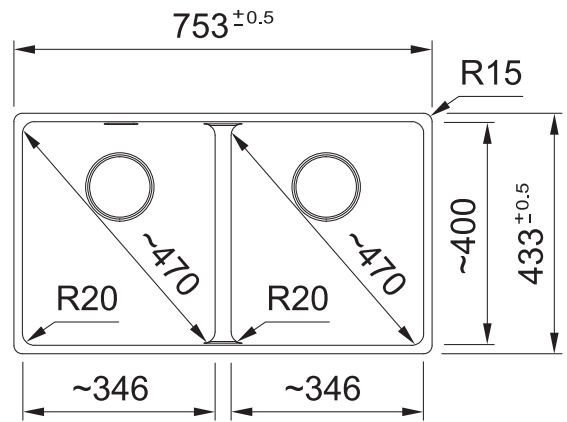

## PRODUCT INFORMATION

<b>Style</b>	Pull-Out Vegie Spray
<b>Tap Swivel Spout (degrees)</b>	180°
<b>Cut-Out Size</b>	Ø 35mm
<b>WELS</b>	5 star / 6 Lpm Reg No: T37066
<b>Min. (PSI)</b>	7.25
<b>Max. (PSI)</b>	72.5
<b>Min. (kPa)</b>	50kPa
<b>Max. (kPa)</b>	500kPa
<b>Finish</b>	Stainless Steel
<b>Warranty</b>	5 years parts and labour 15 years cartridge only *T&C's apply

## PRODUCT INFORMATION

<b>Installation</b>	Undermount/Flushmount
<b>Dimensions</b>	753 x 433mm
<b>Cabinet Base</b>	800mm
<b>Bowl Size</b>	346 x 400 x 200mm / 22L (x2)
<b>Bowl Radius</b>	20mm
<b>Cut-Out Size</b>	Template
<b>Cut-Out Template</b>	Yes
<b>Waste Outlet</b>	Semi Integrated Waste
<b>Overflow</b>	Hidden
<b>Tap Holes</b>	No
<b>Remote Waste</b>	No
<b>Finish</b>	Fragranite
<b>Warranty</b>	50 Years

**NOTE:** Cut-out dimensions are a guide only, please use the actual sink as your template.