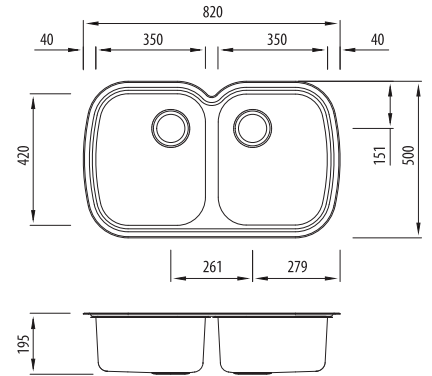

Monet

Proudly Aussie made

All dimensions in mm

MO70U

Double Bowl Undermount Sink

Specifications /

Sink size	820W x 500H mm
Bowl size	Main Bowl 350W x 420H x 180D / 24L Main Bowl 350W x 420H x 180D / 24L
Construction	2 piece, bowls and rim seam welded
Material	304 grade, 18/10 polished stainless steel (0.8 mm thick)
Installation	Undermount
Fixings	Available on request
Min cabinet size	900 mm
Tap holes	N/A
Waste fittings	2 x 90 mm basket waste included
Overflow	Not available
Carton size	878 x 575 x 226 mm
Weight	8 kg
Warranty	Lifetime manufacturer's warranty (refer to oliveri.com.au)
Maintenance and care instructions	All surfaces should be cleaned with mild liquid detergent or soap and water. To maintain the shine on your Oliveri stainless steel sink, we recommended the use of any of the easy to obtain, non-abrasive stainless steel cleaners or metal polishes.