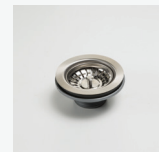

Included accessories /

AC14
Basket Waste