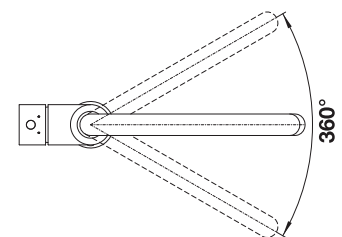

377mm total height

228mm spout length

240mm spout height

Spout Swivel:

360°

Mounting Hole:

Ø 35 mm tap hole required

Warranty:

10 years

Line Drawings

Note: Measurements are within 2 - 3mm of factory tolerance. It is advisable to check dimensions of physical product when measuring for installations and before doing any cut outs.
*Due to continual product development the information provided is not final and may be subject to change.