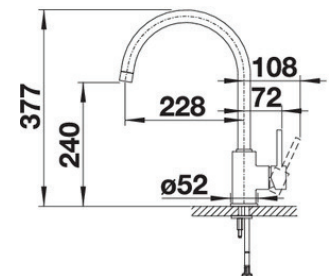

377mm total height

228mm spout length

240mm spout height

Spout Swivel:

360°

Mounting Hole:

Ø 35 mm tap hole required

Warranty:

10 years

Line Drawings

Note: Measurements are within 2 - 3mm of factory tolerance. It is advisable to check dimensions of physical product when measuring for installations and before doing any cut outs.
*Due to continual product development the information provided is not final and may be subject to change.