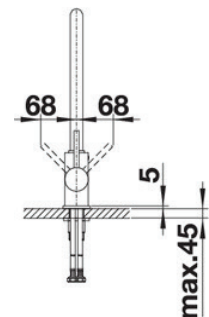

377mm total height

228mm spout length

240mm spout height

Spout Swivel:

360°

Mounting Hole:

Ø 35 mm tap hole required

Warranty:

10 years

Line Drawings

Note: Measurements are within 2 - 3mm of factory tolerance. It is advisable to check dimensions of physical product when measuring for installations and before doing any cut outs.
*Due to continual product development the information provided is not final and may be subject to change.