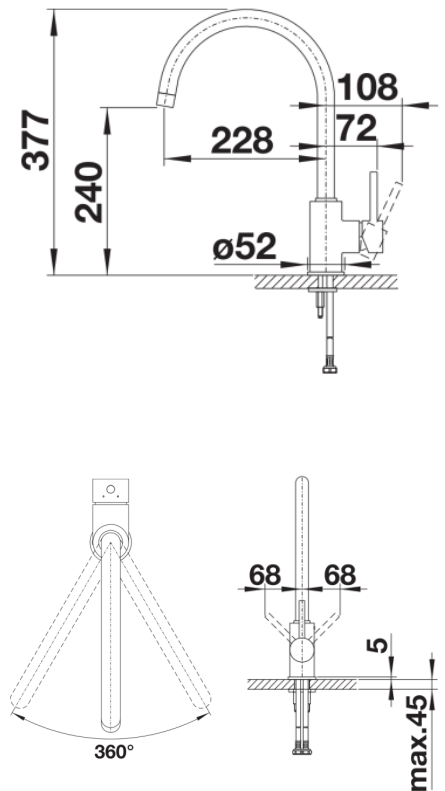

MIDAXL

Goose neck mixer tap

BLANCO

MIDAXL Chrome

MIDAXLA Anthracite

Key Features

- Engineered in Germany
- Elegant mixture of chrome and SILGRANIT™ design greatly impresses and it will suit all types of sinks, products and worktops
- Ceramic Disk Cartridge
- Durable and long lasting ceramic disk technology
- 360° Swivel Spout
- 360° swivel for greater reach and flexibility
- High Arch Goose Neck
- The high arched goose neck will allow you to clean dishes and fill pots and vases with ease
- Chrome or Silgranit™ Look
- Available in chrome or Silgranit™ look making it simple to have the perfect finish in your kitchen

Specifications

- Material: Chrome, anthracite and chrome
- WELS Rating: 5
- Litres Per Minute: 5
- Recommended Pressure: 300kPa
- Min Pressure: 150kPa
- Max Pressure: 1000kPa
- Dimensions: 400mm total height, 200mm spout length, 255mm spout height
- Spout Swivel: 190°
- Mounting Hole: Ø 35 mm tap hole required
- Warranty: 10 years

Line Drawings

Note: Measurements are within 2 - 3mm of factory tolerance. It is advisable to check dimensions of physical product when measuring for installations and before doing any cut outs.
*Due to continual product development the information provided is not final and may be subject to change.