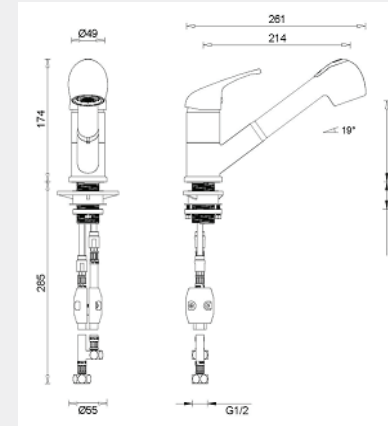

LIVY - S

BLANCO

Model Code
LIVY - S (Chrome)

Description
Single lever mixer tap with pull out spray arm

Warranty
10 year warranty

Features

Benefits

Elegant Chrome Tap	Elegant chrome finish that greatly impresses and which will suit all types of kitchen sinks, products and worktops. It is a durable design that is easily cleaned and maintenance free.
DR Brass Body	Provides a good feeling everyday about the hygiene and health protection for the whole family, whilst using certified quality materials.
120° Swivel Spout	Allows better access to the sink for washing large items.
Pull Out Spray Arm With Dual Spray Function	Offers variable spray options for diverse cleaning results whilst aiding in washing your largest pots and baking trays with ease.
High Clearance Outlet	Giving greater ability to clean larger items in confined space.
Ceramic Disk Cartridge	Durable and long lasting ceramic disk technology.
3 Filter Removable Aerator	<ul style="list-style-type: none"> • Controls water flow • Reduces splashing effect and easy to clean

Material:	Chrome
Recommended Pressure:	300 kPa
Min Pressure:	150 kPa
Max Pressure:	1000 kPa
Dimensions:	Suitable for main or balanced water pressure 214 mm Spout length 115 mm Spout height 174 mm Tap height Ø35 mm Tap hole required
Mounting Hole;	
Standard Inclusions:	Australian standard flexible hose and fittings Stabilising plate to increase stability of the tap when fitted in stainless steel sinks
Warranty:	10 years

Note: Measurements are within 2 - 3mm of factory tolerance. It is advisable to check dimensions of physical product when measuring for installations and before doing any cut outs.

*Due to continual product development the information provided is not final and may be subject to change.