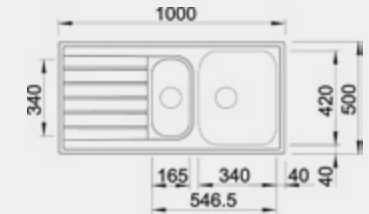

Fits snugly into the second bowl or side ways across the main bowl

Specifications

LIVIT6S -
60cm cabinet,
1 & ¼ bowl and drainer trays sink

Product Code:	LIVIT6SR- right hand bowl LIVIT6SL- left hand bowl
Material:	Stainless steel 18/10 satin finish
Bowl Capacities:	22L Main bowl
Dimensions:	1000 x 500mm
Cut-out Size:	982 x 482mm
Standard Inclusions:	Designer Wastes with integrated overflow