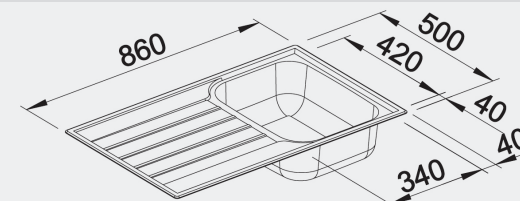

Product Code:	LIVIT45SL-SALTO, left hand bowl LIVIT45SR- SALTO, right hand bowl
Material:	Stainless steel 18/10 - stainless steel brushed finish
Dimensions:	860 x 500mm
Bowl Capacities:	22 Liters
Bowl Depth:	155mm
Cut-out Size:	842 x 482mm